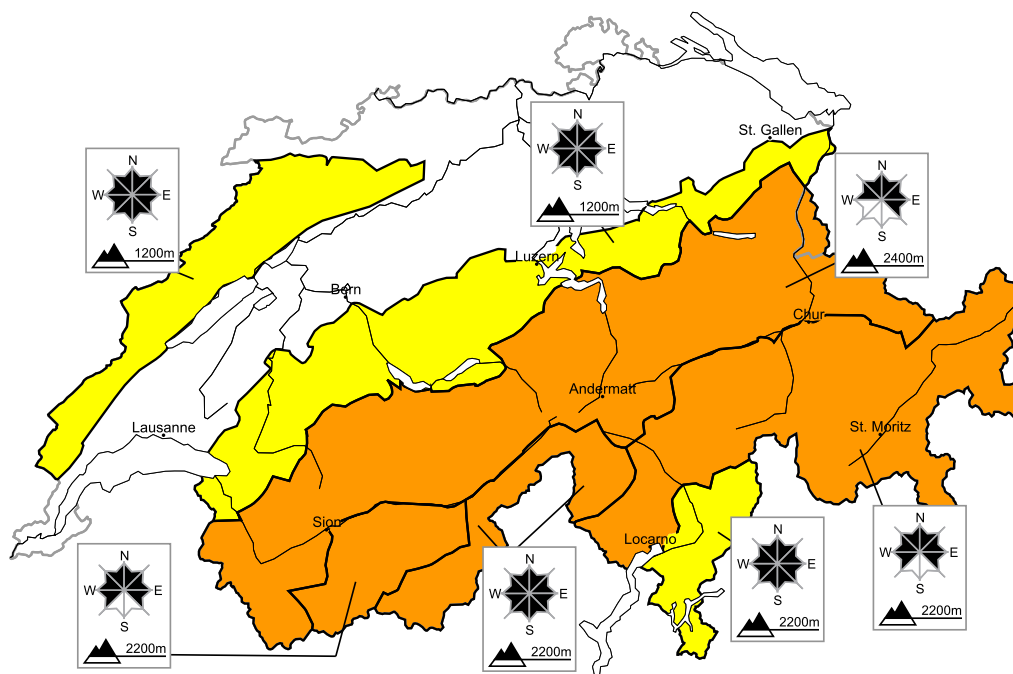

# Considerable avalanche danger will be encountered over a wide area

Edition: 7.1.2018, 08:00 / Next update: 7.1.2018, 17:00

## Avalanche danger

**region E**

**Level 2, moderate**

### Wet and full-depth avalanches

#### Avalanche prone locations