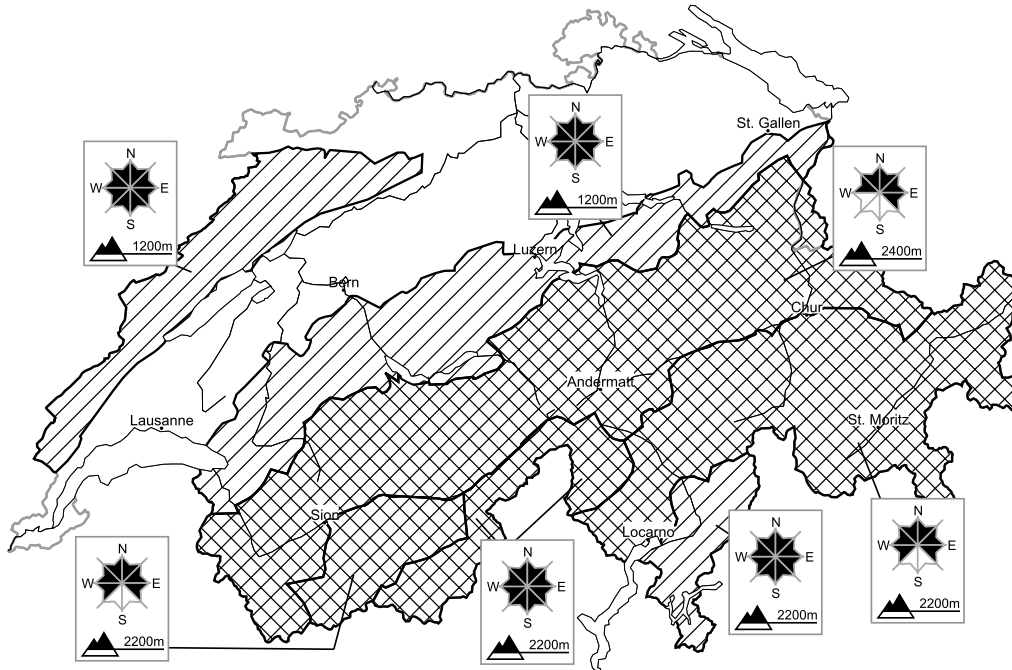

Considerable avalanche danger will be encountered over a wide area

Edition: 7.1.2018, 08:00 / Next update: 7.1.2018, 17:00

Avalanche danger

region E

Level 2, moderate

Wet and full-depth avalanches

Avalanche prone locations

Danger description

More full-depth and wet avalanches are possible. This applies in all aspects. Careful route selection is recommended.

Snow drifts

At elevated altitudes avalanche prone snow drift accumulations will form. These are only small. They are to be found in particular adjacent to the ridge line.

Danger levels