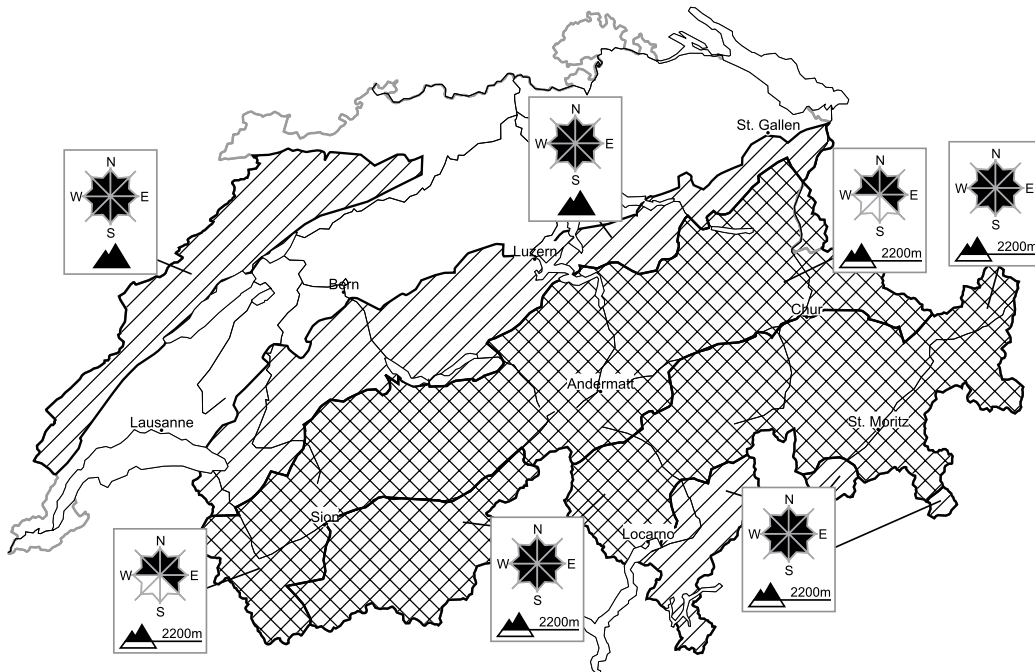

Considerable avalanche danger will be encountered over a wide area

Edition: 5.1.2018, 17:00 / Next update: 6.1.2018, 08:00

Avalanche danger

region C **Level 2, moderate**

Snow drifts

Avalanche prone locations

Danger description

At elevated altitudes avalanche prone snow drift accumulations will form. These are rather small. Backcountry touring and snowshoe hiking call for careful route selection.

Wet and full-depth avalanches

Below approximately 2200 m more full-depth and wet avalanches are possible. This applies in all aspects.

Danger levels