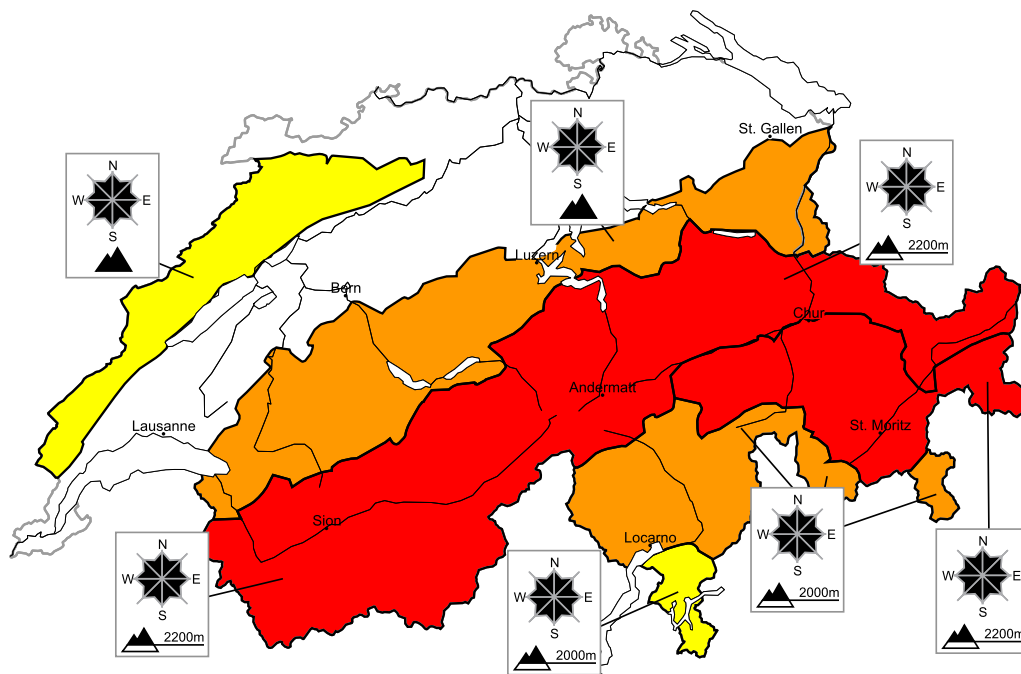

A critical avalanche situation will be encountered over a wide area

Edition: 5.1.2018, 08:00 / Next update: 5.1.2018, 17:00

Avalanche danger

region F **Level 2, moderate**

Wet avalanches

Avalanche prone locations

Danger description

As a consequence of the rain mostly small wet avalanches are possible.

Danger levels

1 low

2 moderate

3 consider.

4 high

5 very high