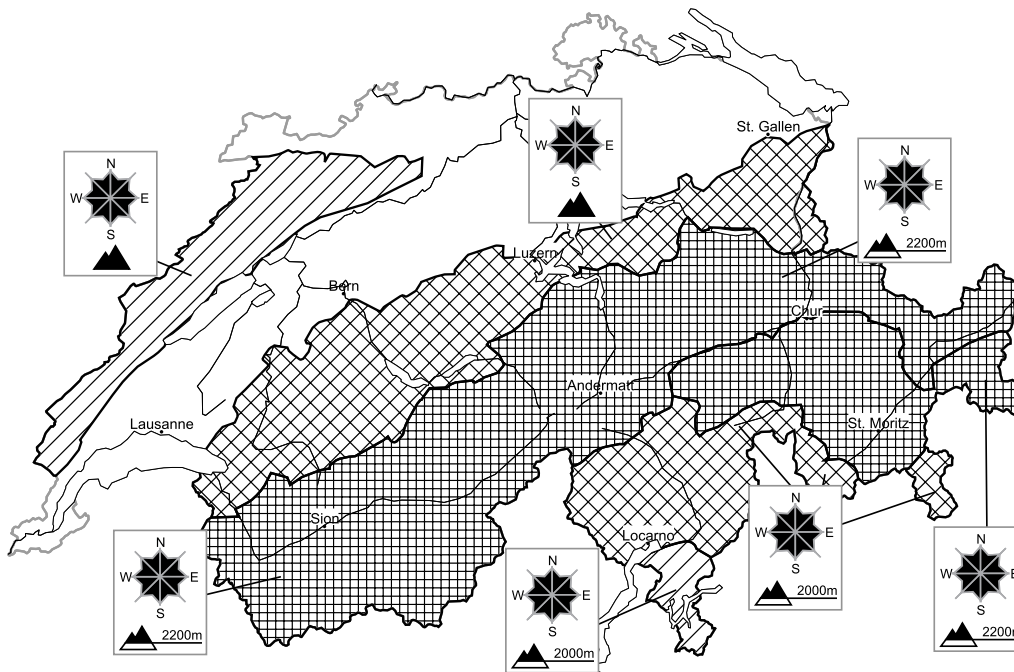

A critical avalanche situation will be encountered over a wide area

Edition: 5.1.2018, 08:00 / Next update: 5.1.2018, 17:00

Avalanche danger

region F **Level 2, moderate**

Wet avalanches

Avalanche prone locations

Danger description

As a consequence of the rain mostly small wet avalanches are possible.

Danger levels