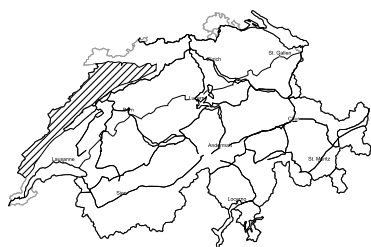

A critical avalanche situation will be encountered over a wide area

Edition: 5.1.2018, 08:00 / Next update: 5.1.2018, 17:00

Avalanche danger

region F **Level 2, moderate**

Wet avalanches

Avalanche prone locations

Danger description

As a consequence of the rain mostly small wet avalanches are possible.

Danger levels