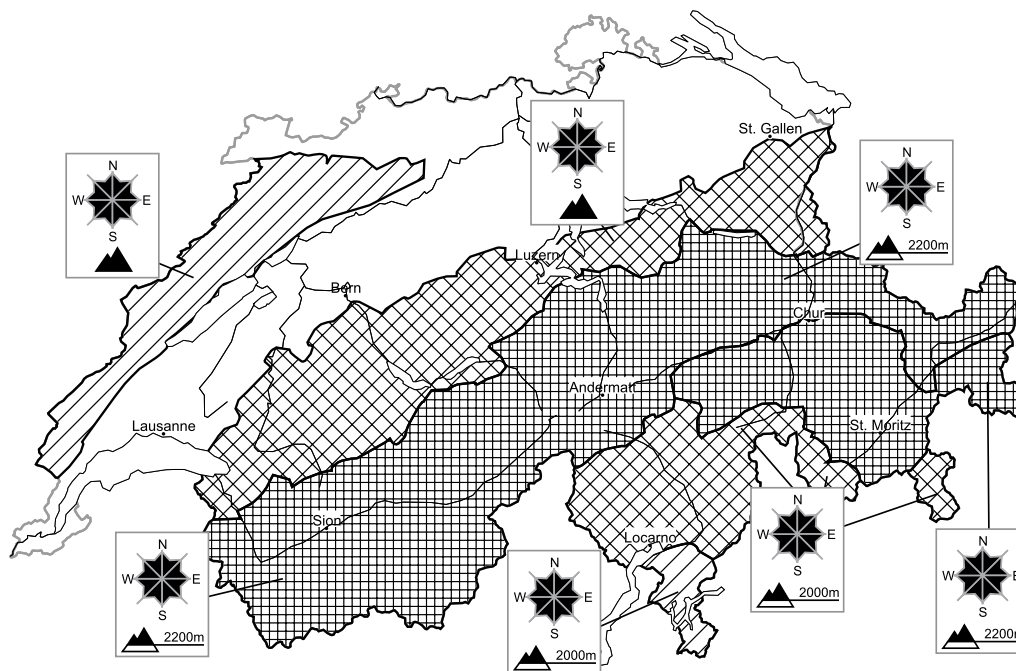

# A critical avalanche situation will be encountered over a wide area

Edition: 5.1.2018, 08:00 / Next update: 5.1.2018, 17:00

## Avalanche danger

**region E** **Level 2, moderate**

### Snow drifts, old snow

#### Danger description

Fresh snow drift accumulations are small but in some cases prone to triggering. Additionally in very isolated cases avalanches can also be released in the old snowpack, especially on north facing slopes. Careful route selection is recommended.