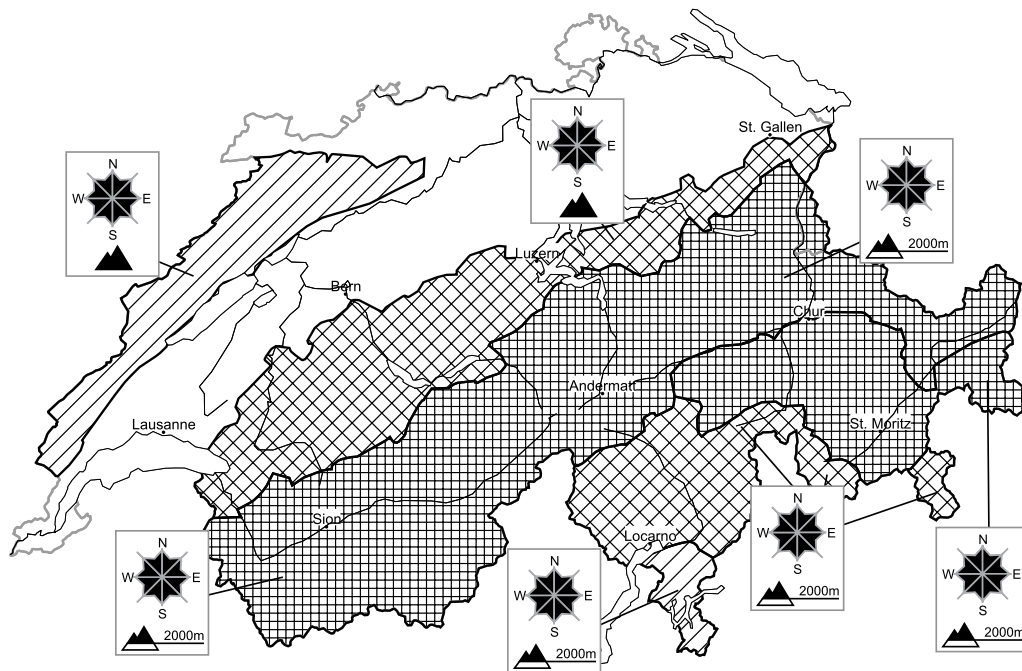

A very critical avalanche situation will be encountered over a wide area

Edition: 4.1.2018, 17:00 / Next update: 5.1.2018, 08:00

Avalanche danger

region F

Level 2, moderate

Wet avalanches

Avalanche prone locations

Danger description

As a consequence of the rain mostly small wet avalanches are possible.

Danger levels