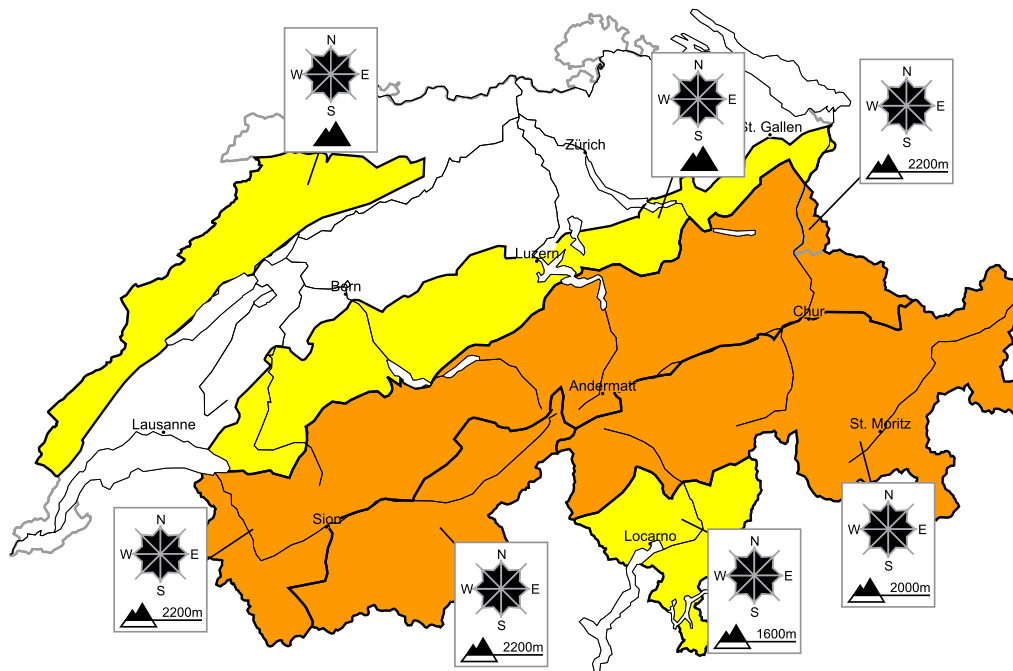

Considerable avalanche danger will be encountered over a wide area

Edition: 31.12.2017, 08:00 / Next update: 31.12.2017, 17:00

Avalanche danger

region F

Level 2, moderate

Wet and full-depth avalanches

Avalanche prone locations

Danger description

The snowpack is wet all the way through over a wide area. As a consequence of the rain small full-depth and wet avalanches are possible. Backcountry touring and snowshoe hiking call for careful route selection.

Danger levels

1 low

2 moderate

3 consider.

4 high

5 very high

WSL Institute for Snow and
Avalanche Research SLF
www.slf.ch