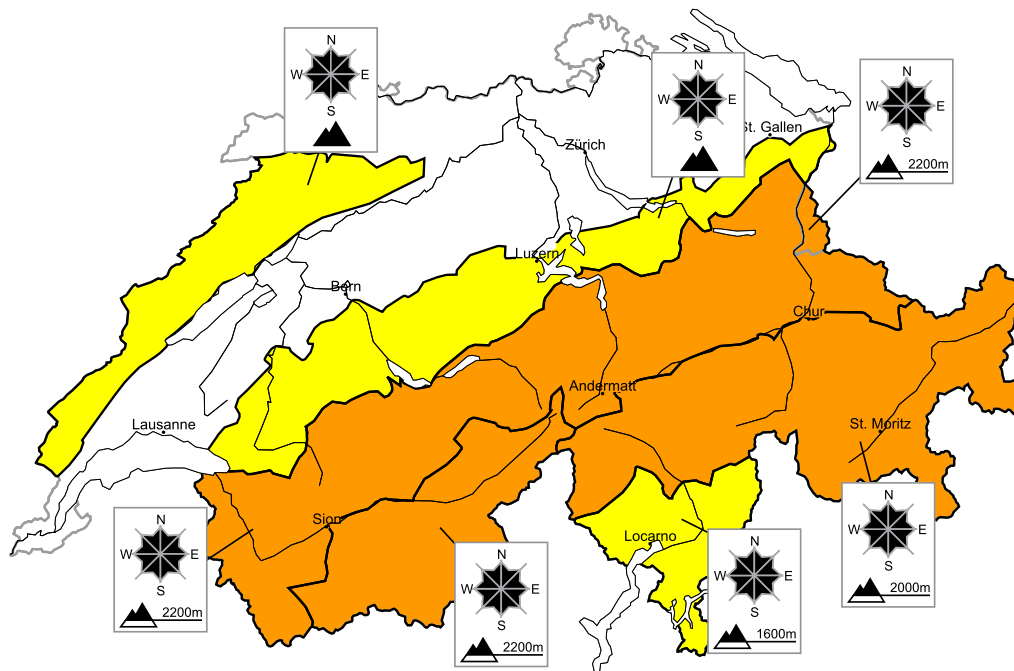

Considerable avalanche danger will be encountered over a wide area

Edition: 31.12.2017, 08:00 / Next update: 31.12.2017, 17:00

Avalanche danger

region E

Level 2, moderate

Wet and full-depth avalanches

Avalanche prone locations

Danger description

The snowpack is wet all the way through over a wide area. Small and, in isolated cases, medium-sized full-depth and wet avalanches are to be expected. Backcountry touring and snowshoe hiking call for careful route selection.

Danger levels

1 low

2 moderate

3 consider.

4 high

5 very high

WSL Institute for Snow and
Avalanche Research SLF
www.slf.ch