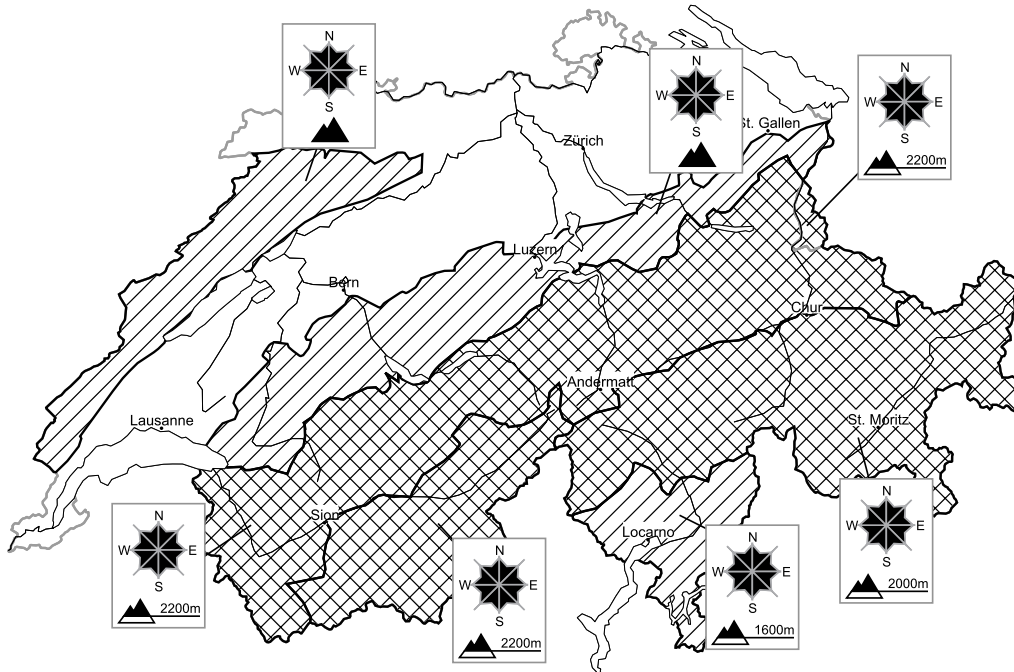

Considerable avalanche danger will be encountered over a wide area

Edition: 31.12.2017, 08:00 / Next update: 31.12.2017, 17:00

Avalanche danger

region F

Level 2, moderate

Wet and full-depth avalanches

Avalanche prone locations

Danger description

The snowpack is wet all the way through over a wide area. As a consequence of the rain small full-depth and wet avalanches are possible. Backcountry touring and snowshoe hiking call for careful route selection.

Danger levels