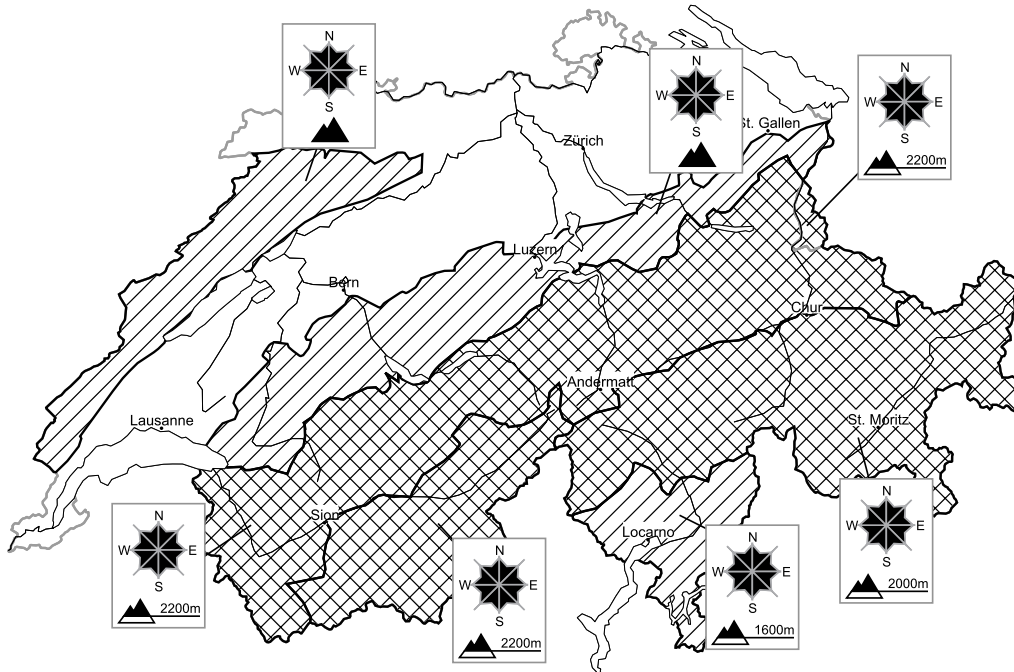

# Considerable avalanche danger will be encountered over a wide area

Edition: 31.12.2017, 08:00 / Next update: 31.12.2017, 17:00

## Avalanche danger

**region E** **Level 2, moderate**

### Wet and full-depth avalanches

#### Danger description

The snowpack is wet all the way through over a wide area. Small and, in isolated cases, medium-sized full-depth and wet avalanches are to be expected. Backcountry touring and snowshoe hiking call for careful route selection.