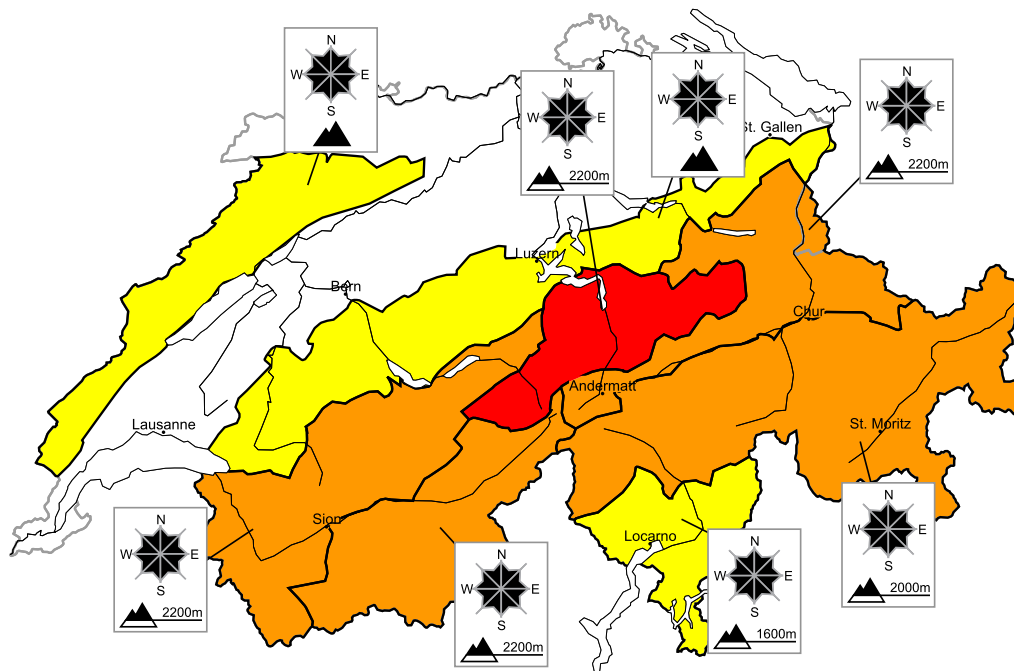

# During the night a high avalanche danger will persist in some regions

Edition: 30.12.2017, 17:00 / Next update: 31.12.2017, 08:00

## Avalanche danger

region F

Level 2, moderate

### Wet and full-depth avalanches

#### Avalanche prone locations