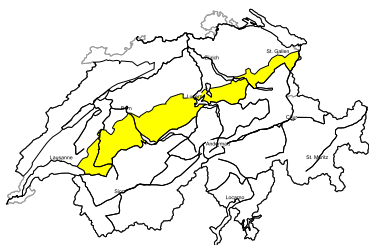

# During the night a high avalanche danger will persist in some regions

Edition: 30.12.2017, 17:00 / Next update: 31.12.2017, 08:00

## Avalanche danger

region F

Level 2, moderate

### Wet and full-depth avalanches

#### Avalanche prone locations