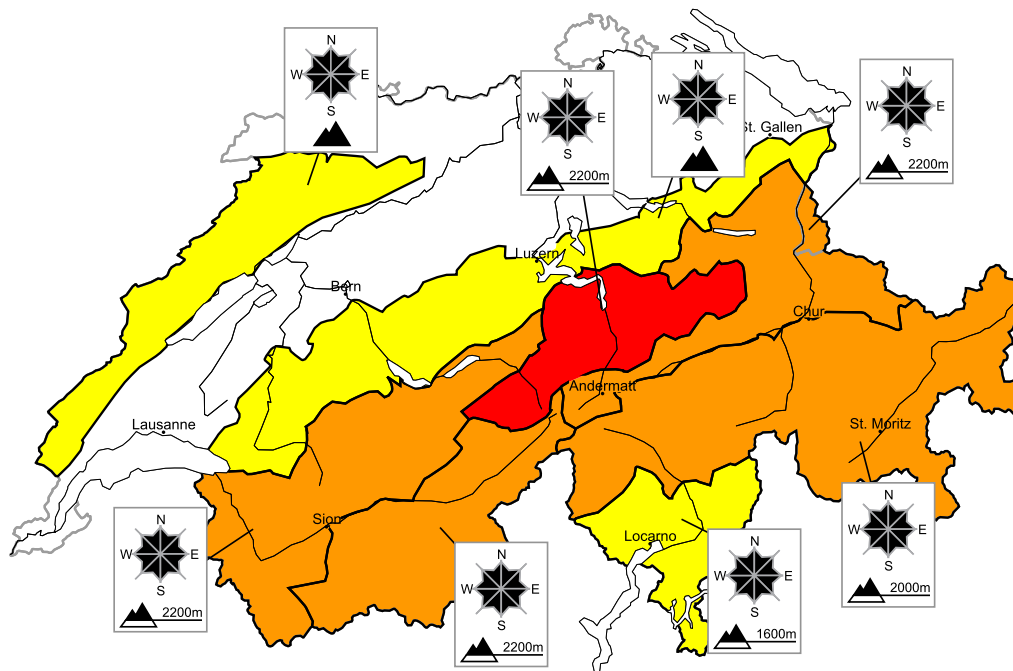

During the night a high avalanche danger will persist in some regions

Edition: 30.12.2017, 17:00 / Next update: 31.12.2017, 08:00

Avalanche danger

region A

Level 4, high

Fresh snow and snow drifts

Avalanche prone locations

Danger description

During the night a high avalanche danger will still be encountered. As the snowfall becomes more intense more frequent natural avalanches are to be expected. From starting zones at higher altitudes avalanches, capable of reaching the valleys, must be expected in isolated cases. Exposed transportation routes can be endangered. The snow sport conditions outside marked and open pistes remain very precarious.

Wet and full-depth avalanches

During the night a large number of small and medium-sized full-depth and wet avalanches are to be expected below approximately 2200 m. Exposed transportation routes can be endangered.

Danger levels

1 low

2 moderate

3 consider.

4 high

5 very high

WSL Institute for Snow and
 Avalanche Research SLF
 www.slf.ch