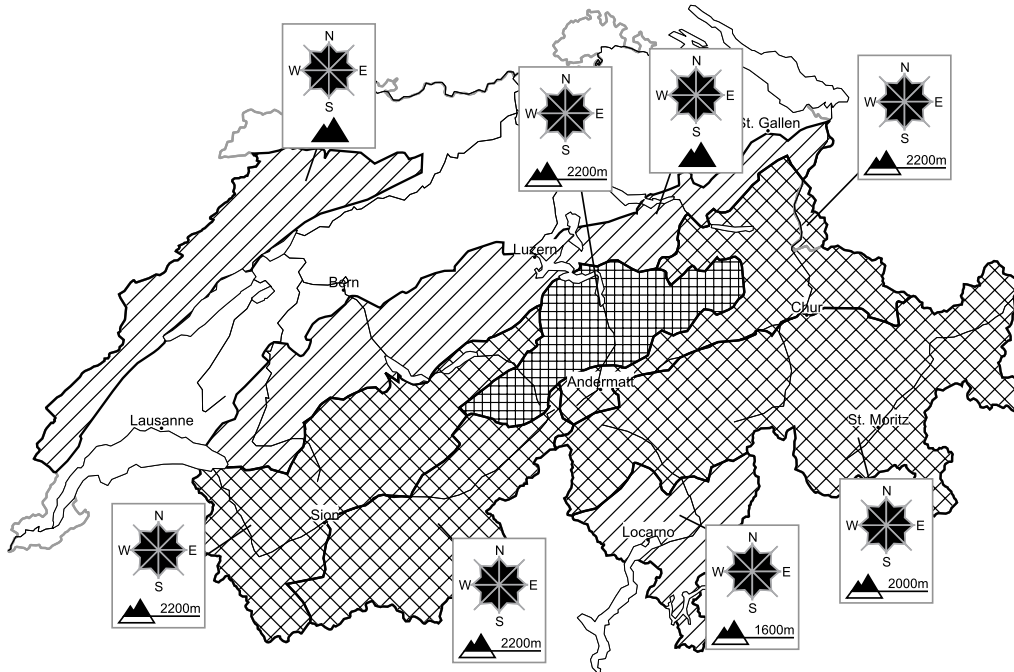

During the night a high avalanche danger will persist in some regions

Edition: 30.12.2017, 17:00 / Next update: 31.12.2017, 08:00

Avalanche danger

region F

Level 2, moderate

Wet and full-depth avalanches

Avalanche prone locations

Danger description

The snowpack is wet all the way through over a wide area. Small and medium-sized full-depth and wet avalanches are to be expected, this applies in particular during the night. Backcountry touring and snowshoe hiking call for careful route selection.

Danger levels

1 low

2 moderate

3 consider.

4 high

5 very high

WSL Institute for Snow and
 Avalanche Research SLF
www.slf.ch