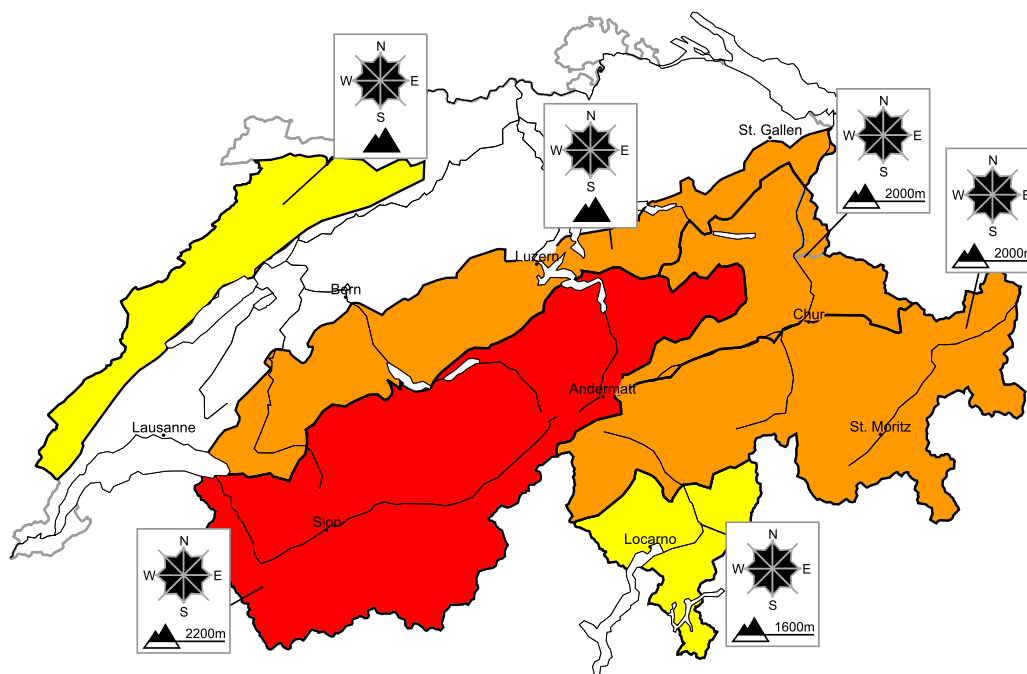

In the west and in the north a high avalanche danger will be encountered over a wide area

Edition: 30.12.2017, 08:00 / Next update: 30.12.2017, 17:00

Avalanche danger

region F

Level 2, moderate

Wet and full-depth avalanches

Avalanche prone locations

Danger description

As a consequence of the rain small full-depth and wet avalanches are to be expected. Backcountry touring and snowshoe hiking call for careful route selection.

Danger levels

1 low

2 moderate

3 consider.

4 high

5 very high