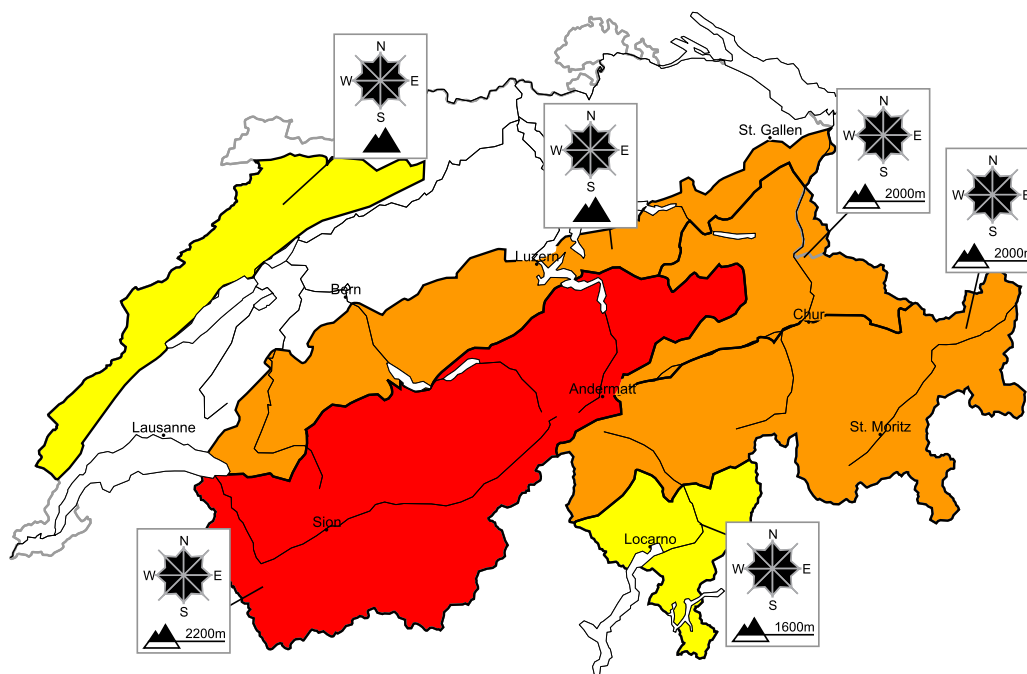

# In the west and in the north a high avalanche danger will be encountered over a wide area

Edition: 30.12.2017, 08:00 / Next update: 30.12.2017, 17:00

## Avalanche danger

**region D**

**Level 3, considerable**

### Wet and full-depth avalanches

#### Avalanche prone locations