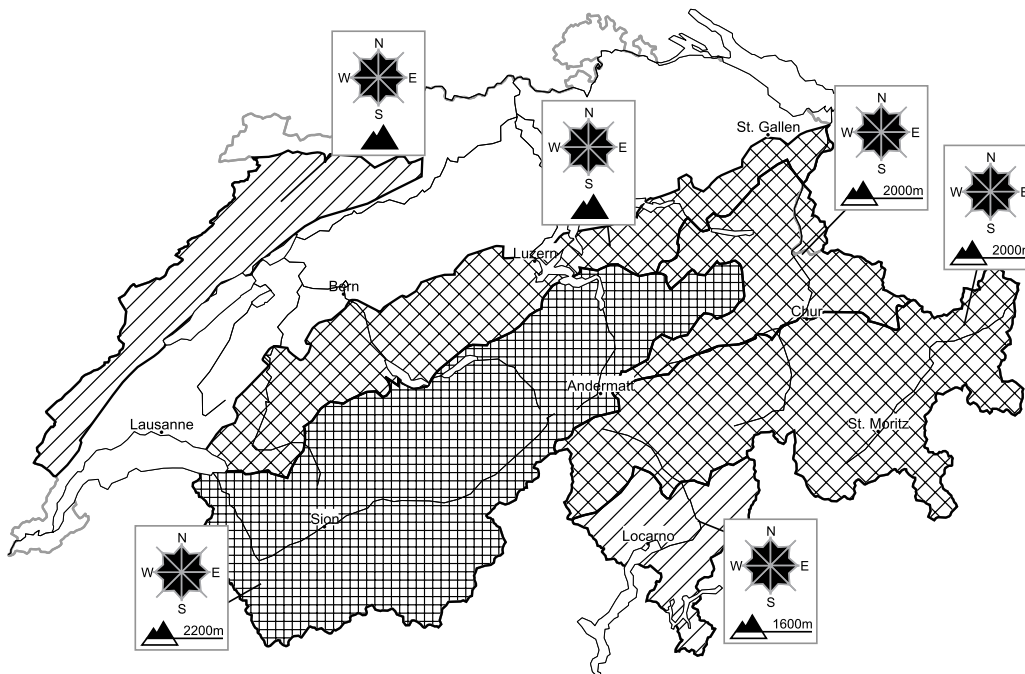

# In the west and in the north a high avalanche danger will be encountered over a wide area

Edition: 30.12.2017, 08:00 / Next update: 30.12.2017, 17:00

## Avalanche danger

**region F** **Level 2, moderate**

### Wet and full-depth avalanches

#### Avalanche prone locations