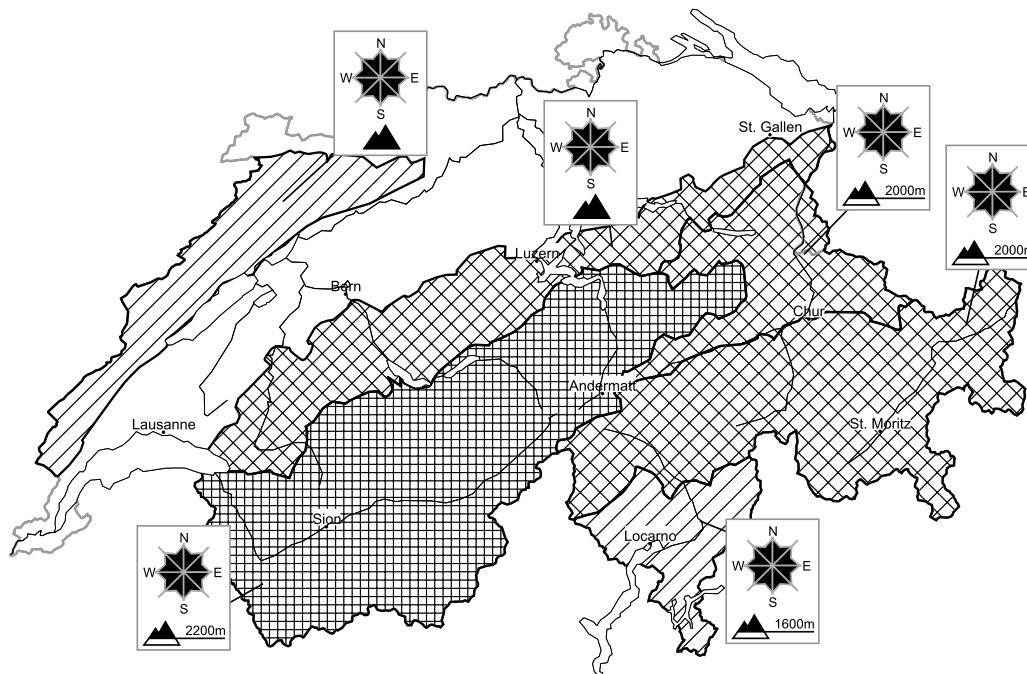

In the west and in the north a high avalanche danger will be encountered over a wide area

Edition: 30.12.2017, 08:00 / Next update: 30.12.2017, 17:00

Avalanche danger

region D

Level 3, considerable

Wet and full-depth avalanches

Avalanche prone locations

Danger description

The snowpack will become wet all the way through as the day progresses. As a consequence of the rain a large number of small and medium-sized full-depth and wet avalanches are to be expected. The conditions are unfavourable for snow sport activities outside marked and open pistes. Exposed parts of transportation routes can be endangered.

Danger levels