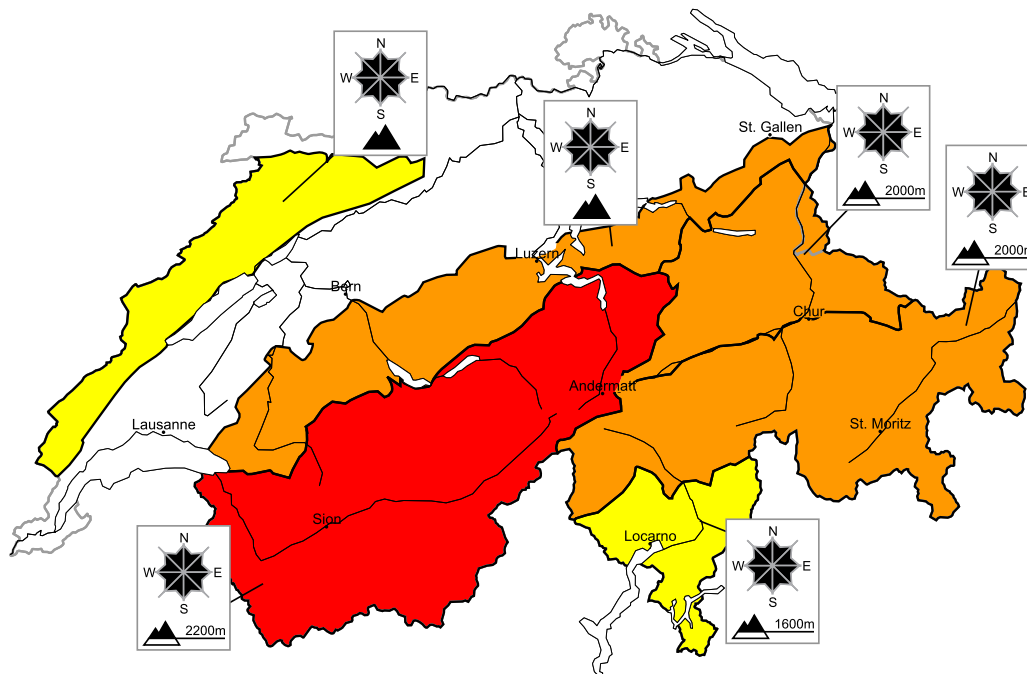

# In the west and in the north a high avalanche danger will be encountered in some regions

Edition: 29.12.2017, 17:00 / Next update: 30.12.2017, 08:00

## Avalanche danger

**region F**

**Level 2, moderate**

### Wet and full-depth avalanches

#### Avalanche prone locations