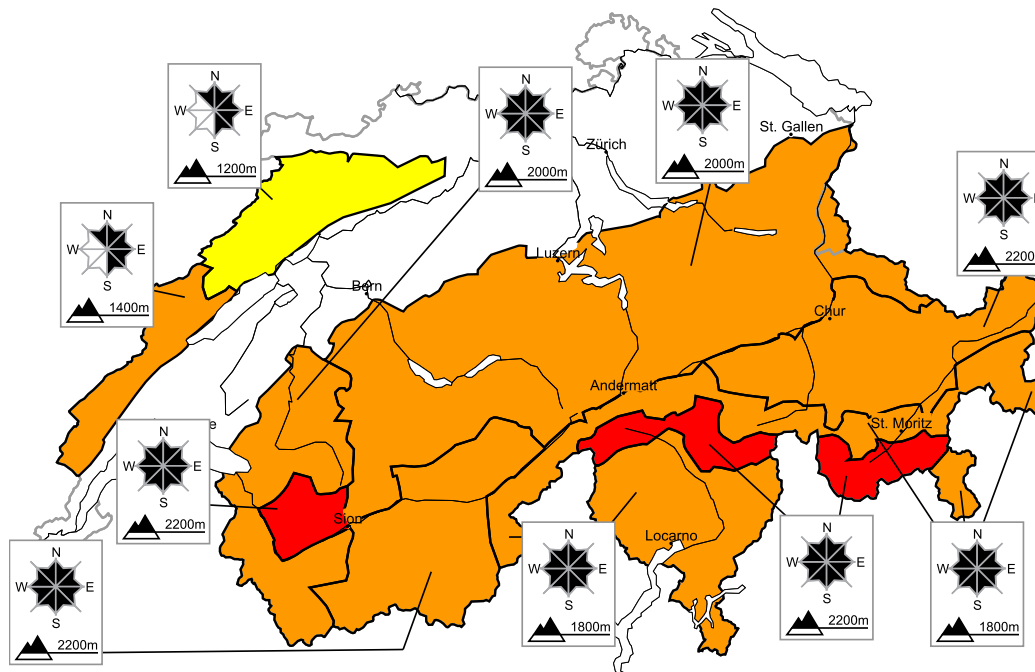

High avalanche danger will be encountered in some regions

Edition: 28.12.2017, 08:00 / Next update: 28.12.2017, 17:00

Avalanche danger

region C **Level 3, considerable**

Fresh snow and snow drifts

Avalanche prone locations

Danger description

The fresh snow and snow drift accumulations are poorly bonded with the old snowpack. Single persons can release avalanches. Natural avalanches are possible. Avalanches can reach medium size. Backcountry touring and other off-piste activities call for caution and restraint.

Full-depth avalanches

On steep grassy slopes individual full-depth avalanches are possible.

Danger levels

1 low

2 moderate

3 consider.

4 high

5 very high