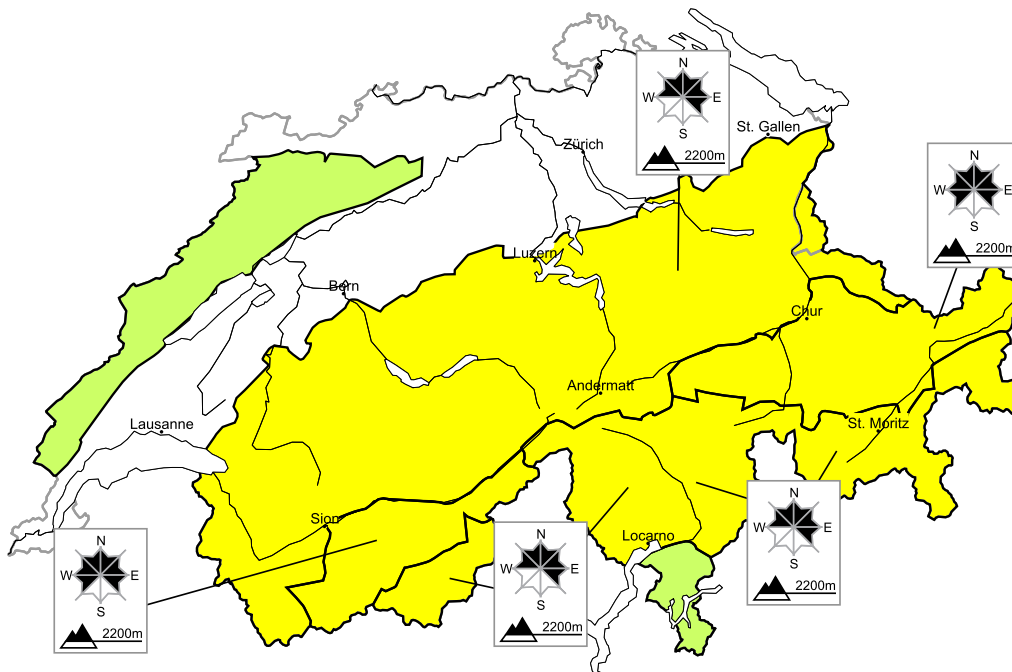

A generally favourable avalanche situation will prevail

Edition: 26.12.2017, 08:00 / Next update: 26.12.2017, 17:00

Avalanche danger

region D **Level 1, low**

Full-depth avalanches

A widespread favourable avalanche situation will prevail. On very steep slopes individual full-depth avalanches and moist snow slides are possible. Areas with glide cracks are to be avoided as far as possible.

Danger levels

 1 low

 2 moderate

 3 consider.

 4 high

 5 very high

WSL Institute for Snow and
Avalanche Research SLF
www.slf.ch