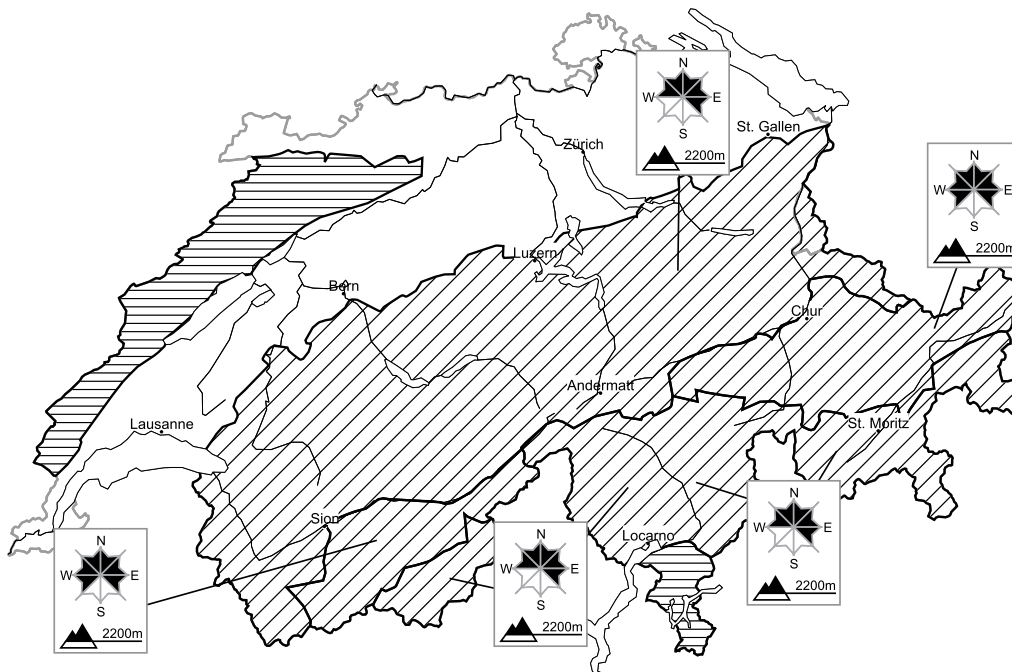

A generally favourable avalanche situation will prevail

Edition: 26.12.2017, 08:00 / Next update: 26.12.2017, 17:00

Avalanche danger

region D **Level 1, low**

Full-depth avalanches

A widespread favourable avalanche situation will prevail. On very steep slopes individual full-depth avalanches and moist snow slides are possible. Areas with glide cracks are to be avoided as far as possible.

Danger levels

1 low

2 moderate

3 consider.

4 high

5 very high

WSL Institute for Snow and
Avalanche Research SLF
www.slf.ch