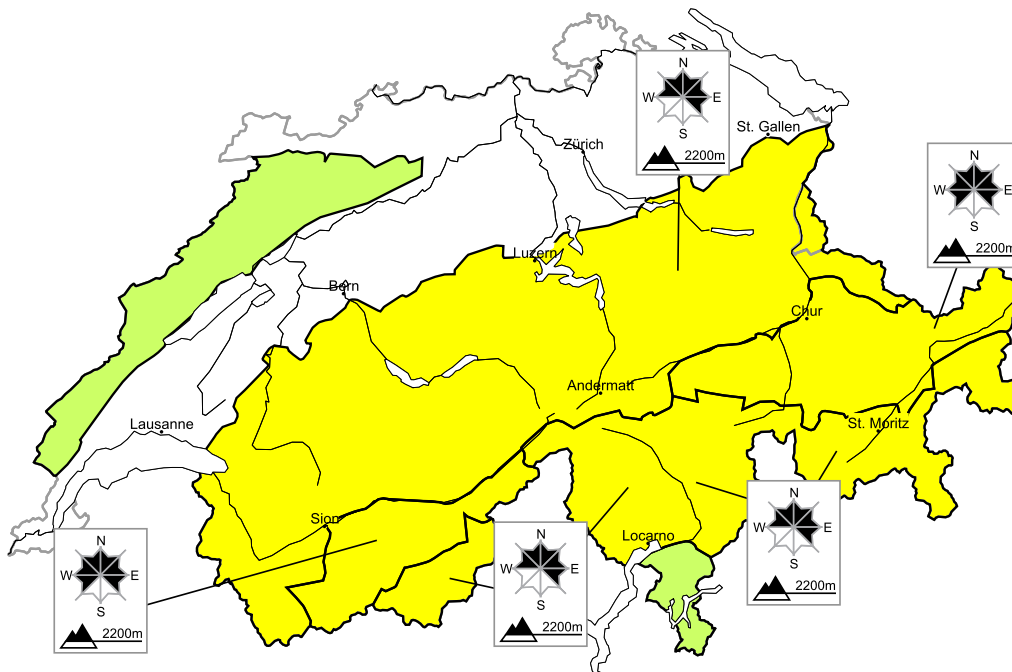

A generally favourable avalanche situation will prevail

Edition: 25.12.2017, 17:00 / Next update: 26.12.2017, 08:00

Avalanche danger

region D **Level 1, low**

Full-depth avalanches

A widespread favourable avalanche situation will prevail. On very steep slopes individual full-depth avalanches and moist snow slides are possible. Areas with glide cracks are to be avoided as far as possible.

Danger levels

1 low

2 moderate

3 consider.

4 high

5 very high

WSL Institute for Snow and
Avalanche Research SLF
www.slf.ch