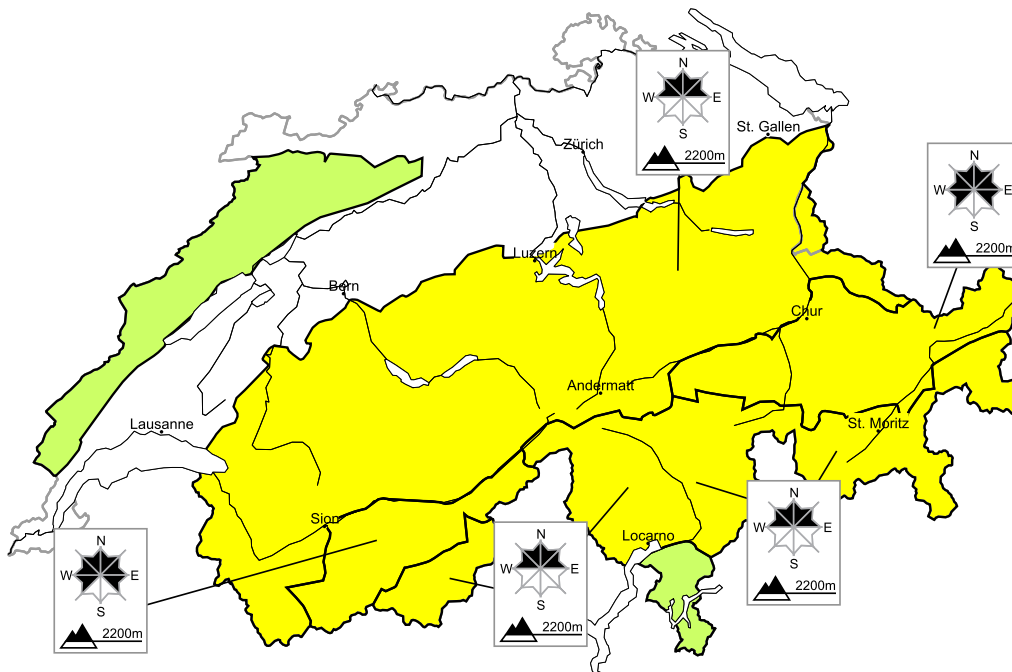

A generally favourable avalanche situation will prevail

Edition: 25.12.2017, 08:00 / Next update: 25.12.2017, 17:00

Avalanche danger

region D **Level 1, low**

Full-depth avalanches

A widespread favourable avalanche situation will prevail. On very steep slopes individual full-depth avalanches and moist snow slides are possible. Areas with glide cracks are to be avoided as far as possible.

Danger levels

 1 low

 2 moderate

 3 consider.

 4 high

 5 very high

WSL Institute for Snow and
Avalanche Research SLF
www.slf.ch