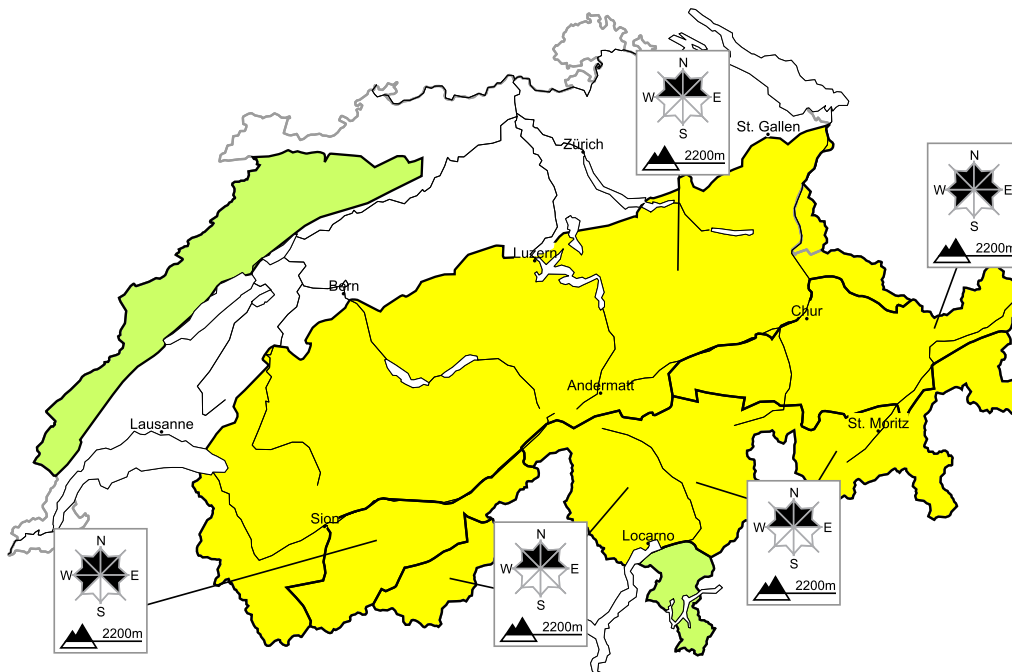

A generally favourable avalanche situation will prevail

Edition: 24.12.2017, 17:00 / Next update: 25.12.2017, 08:00

Avalanche danger

region D

Level 1, low

Full-depth avalanches

A widespread favourable avalanche situation will prevail. On very steep slopes individual full-depth avalanches and moist snow slides are possible. Areas with glide cracks are to be avoided as far as possible.

Danger levels

1 low

2 moderate

3 consider.

4 high

5 very high

WSL Institute for Snow and
Avalanche Research SLF
www.slf.ch