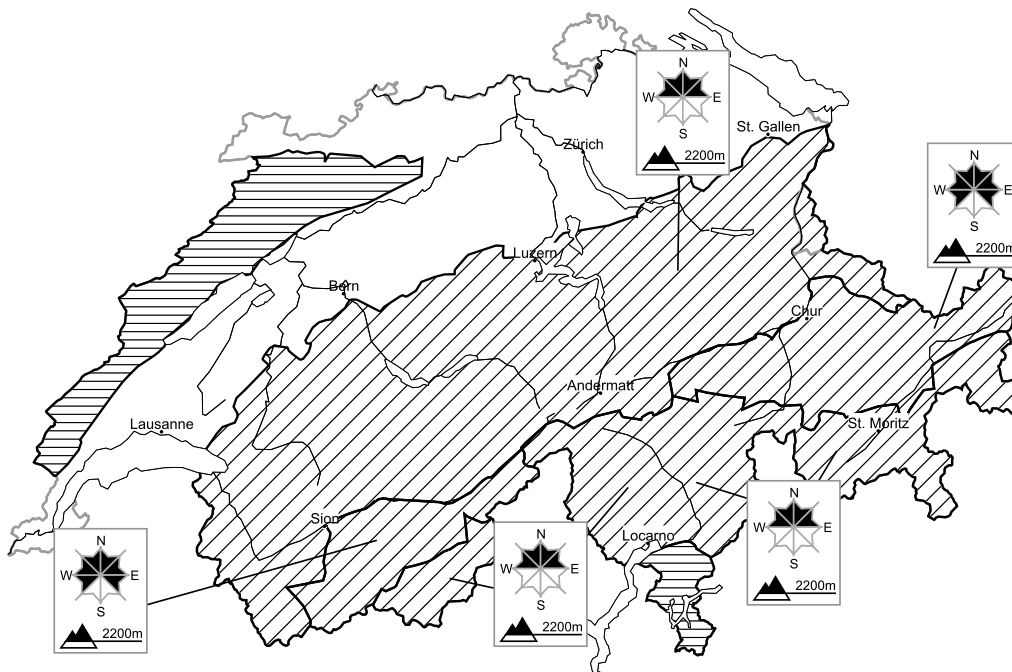

A generally favourable avalanche situation will prevail

Edition: 24.12.2017, 17:00 / Next update: 25.12.2017, 08:00

Avalanche danger

region D

Level 1, low

Full-depth avalanches

A widespread favourable avalanche situation will prevail. On very steep slopes individual full-depth avalanches and moist snow slides are possible. Areas with glide cracks are to be avoided as far as possible.

Danger levels

1 low

2 moderate

3 consider.

4 high

5 very high

WSL Institute for Snow and
Avalanche Research SLF
www.slf.ch