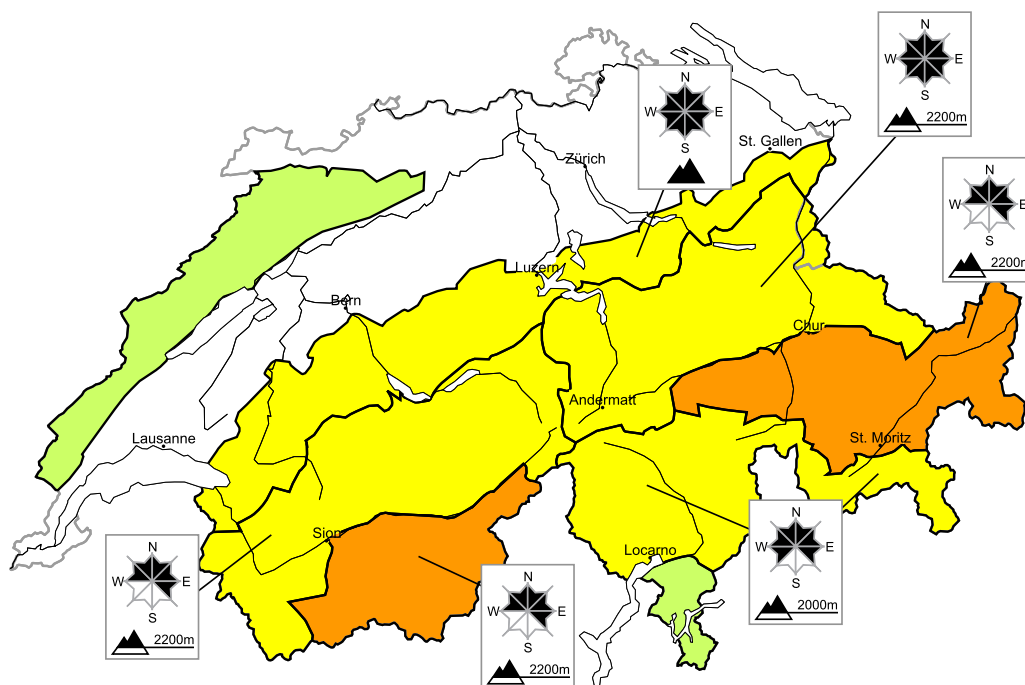

# Considerable avalanche danger will be encountered in some regions

Edition: 24.12.2017, 08:00 / Next update: 24.12.2017, 17:00

## Avalanche danger

region F

Level 1, low

### Full-depth avalanches

A widespread favourable avalanche situation will prevail. On very steep slopes individual full-depth avalanches and moist snow slides are possible. Areas with glide cracks are to be avoided as far as possible.

Danger levels

1 low

2 moderate

3 consider.

4 high

5 very high

WSL Institute for Snow and  
Avalanche Research SLF  
www.slf.ch