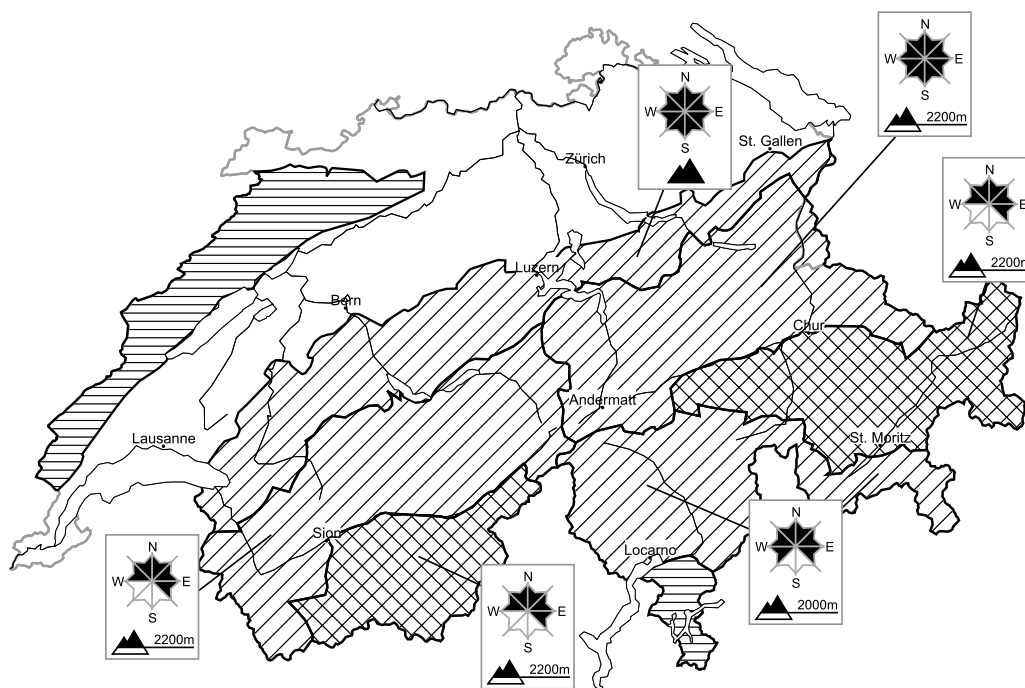

Considerable avalanche danger will be encountered in some regions

Edition: 24.12.2017, 08:00 / Next update: 24.12.2017, 17:00

Avalanche danger

region F

Level 1, low

Full-depth avalanches

A widespread favourable avalanche situation will prevail. On very steep slopes individual full-depth avalanches and moist snow slides are possible. Areas with glide cracks are to be avoided as far as possible.

Danger levels