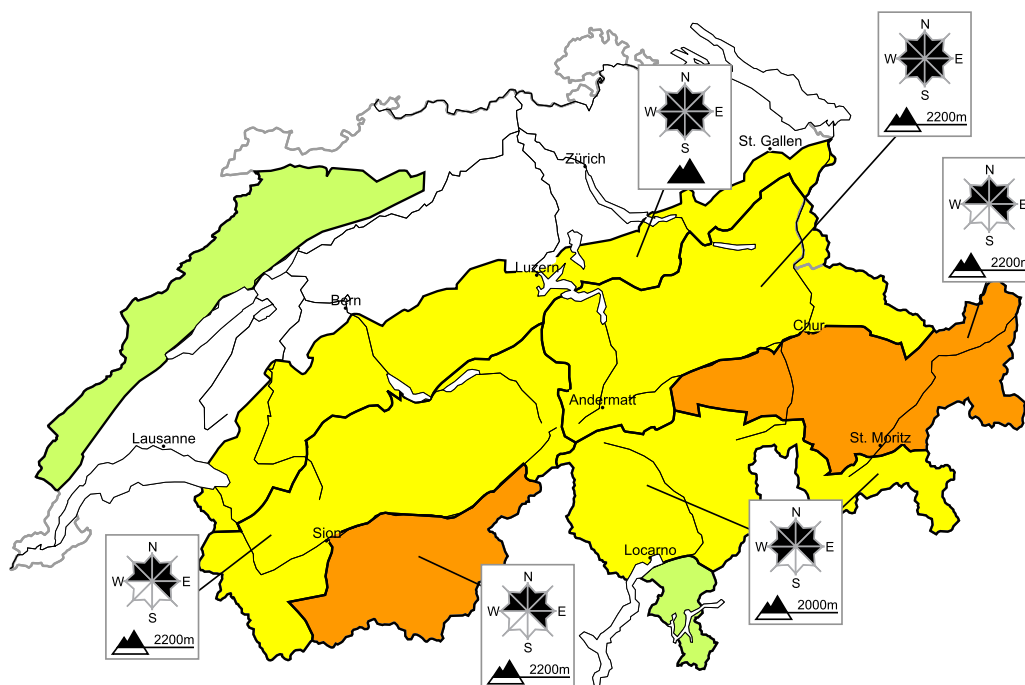

# Considerable avalanche danger will be encountered in some regions

Edition: 23.12.2017, 17:00 / Next update: 24.12.2017, 08:00

## Avalanche danger

region F

Level 1, low

### Full-depth avalanches

A widespread favourable avalanche situation will prevail. On very steep slopes individual full-depth avalanches and moist snow slides are possible. Areas with glide cracks are to be avoided as far as possible.

Danger levels

1 low

2 moderate

3 consider.

4 high

5 very high

WSL Institute for Snow and  
Avalanche Research SLF  
www.slf.ch