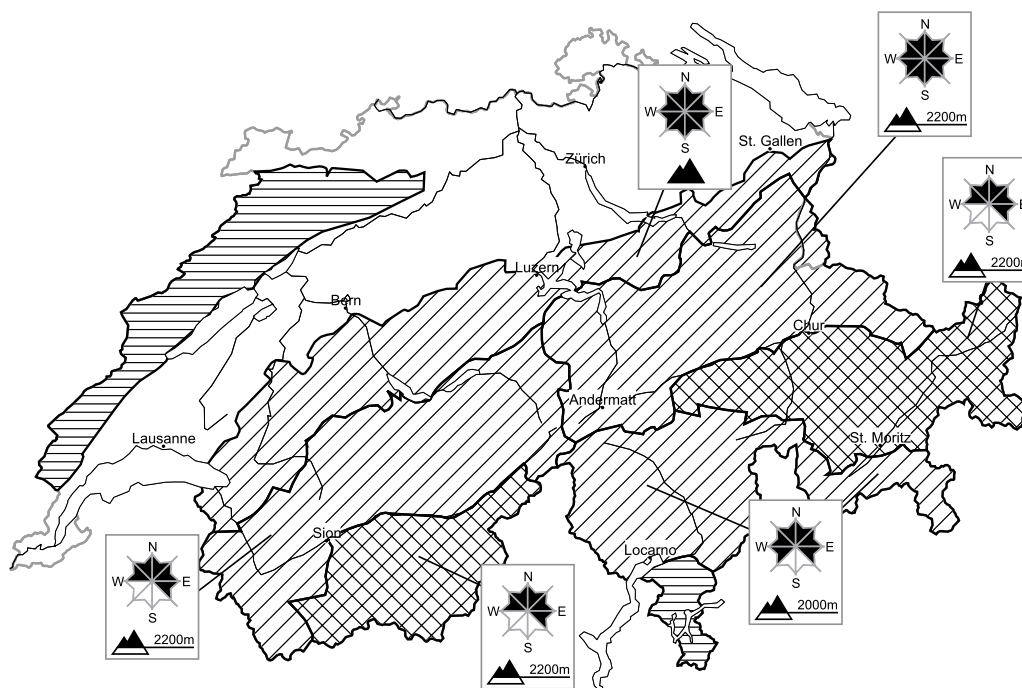

Considerable avalanche danger will be encountered in some regions

Edition: 23.12.2017, 17:00 / Next update: 24.12.2017, 08:00

Avalanche danger

region F

Level 1, low

Full-depth avalanches

A widespread favourable avalanche situation will prevail. On very steep slopes individual full-depth avalanches and moist snow slides are possible. Areas with glide cracks are to be avoided as far as possible.

Danger levels