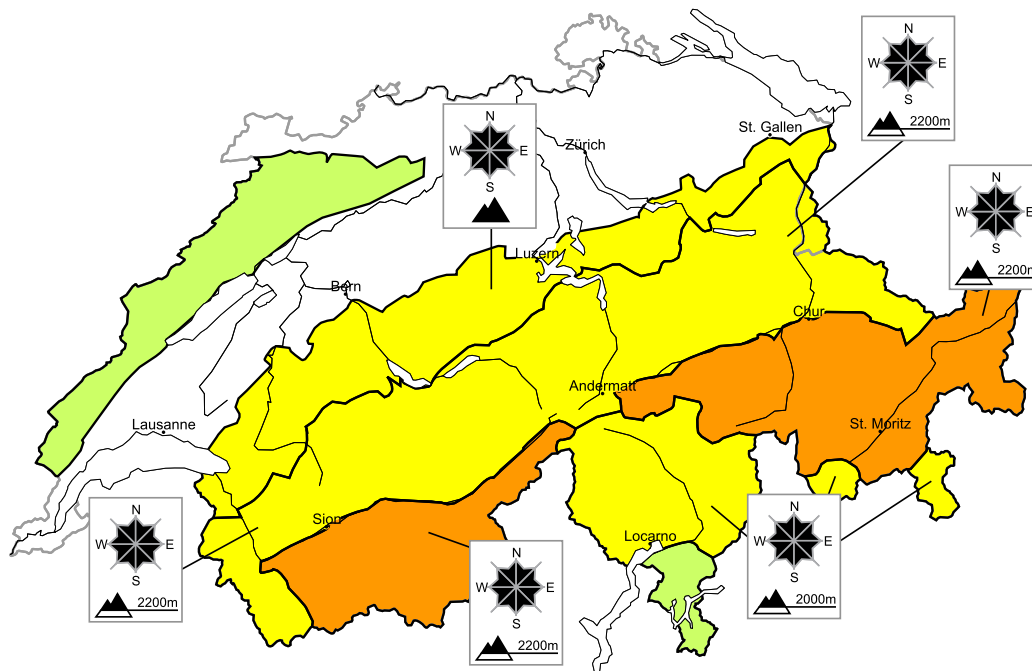

Considerable avalanche danger will be encountered in some regions

Edition: 23.12.2017, 08:00 / Next update: 23.12.2017, 17:00

Avalanche danger

region E

Level 1, low

Full-depth avalanches

A widespread favourable avalanche situation will prevail. On very steep slopes individual full-depth avalanches and moist snow slides are possible. Areas with glide cracks are to be avoided as far as possible.

Danger levels

1 low

2 moderate

3 consider.

4 high

5 very high

WSL Institute for Snow and
Avalanche Research SLF
www.slf.ch