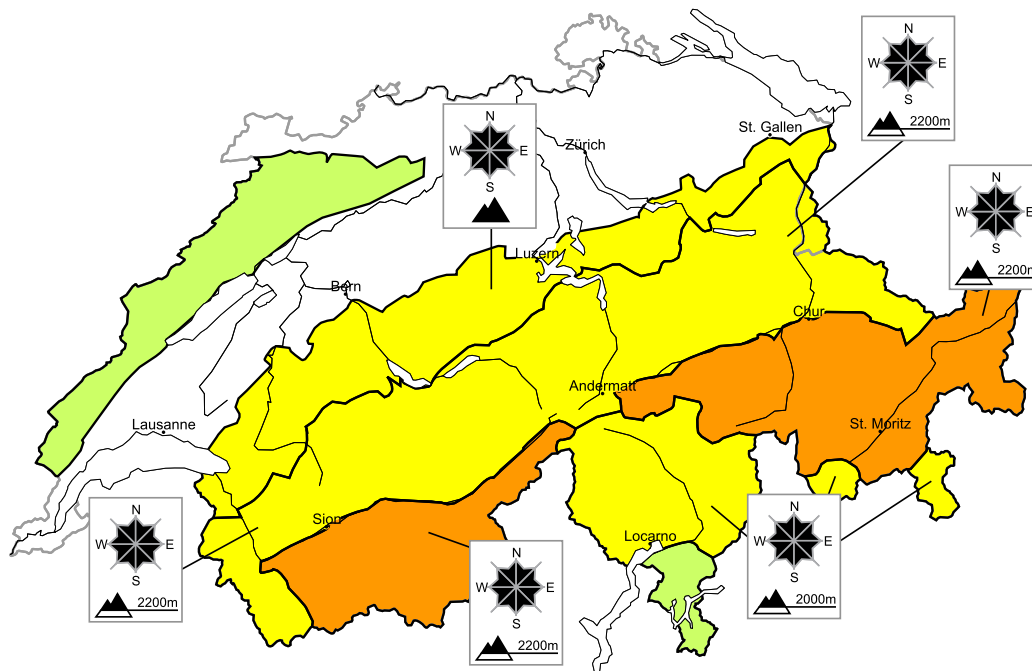

Considerable avalanche danger will be encountered in some regions

Edition: 23.12.2017, 08:00 / Next update: 23.12.2017, 17:00

Avalanche danger

region B

Level 2, moderate

Full-depth avalanches

Avalanche prone locations

Danger description

On steep grassy slopes more small and medium-sized full-depth avalanches are to be expected. This applies in all aspects. Areas with glide cracks are to be avoided.

Old snow

Dry avalanches can be released in near-surface layers, mostly by large additional loads in isolated cases. Caution is to be exercised at transitions from a shallow to a deep snowpack, when entering gullies and bowls for example. These avalanche prone locations are to be found in particular above approximately 2000 m. Careful route selection is recommended.

Danger levels

1 low

2 moderate

3 consider.

4 high

5 very high