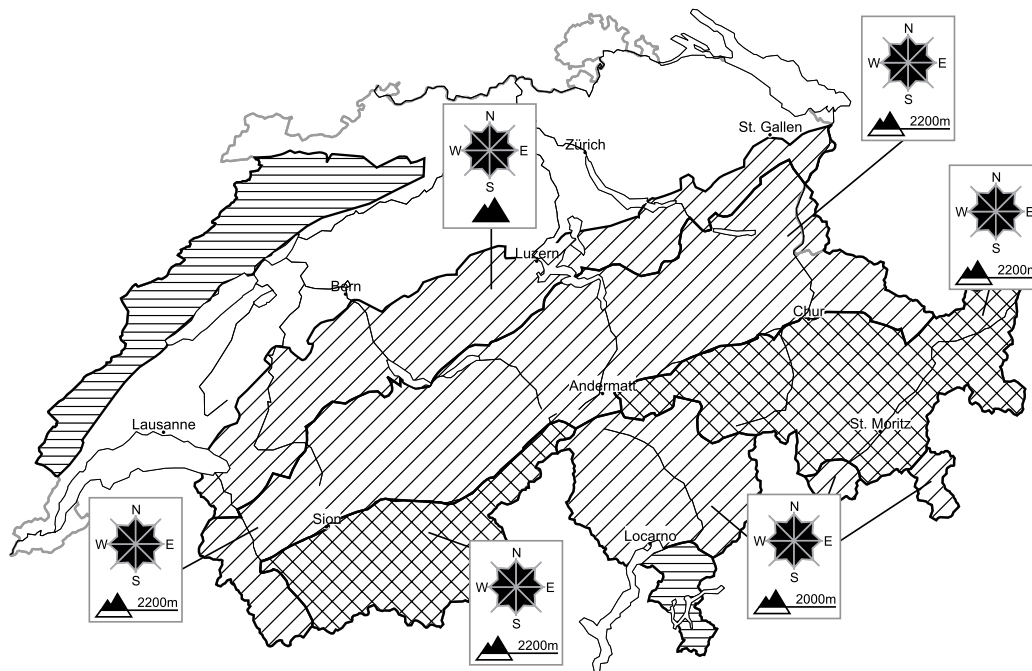

# Considerable avalanche danger will be encountered in some regions

Edition: 23.12.2017, 08:00 / Next update: 23.12.2017, 17:00

## Avalanche danger

region E

Level 1, low

### Full-depth avalanches

A widespread favourable avalanche situation will prevail. On very steep slopes individual full-depth avalanches and moist snow slides are possible. Areas with glide cracks are to be avoided as far as possible.

Danger levels

WSL Institute for Snow and  
Avalanche Research SLF  
www.slf.ch