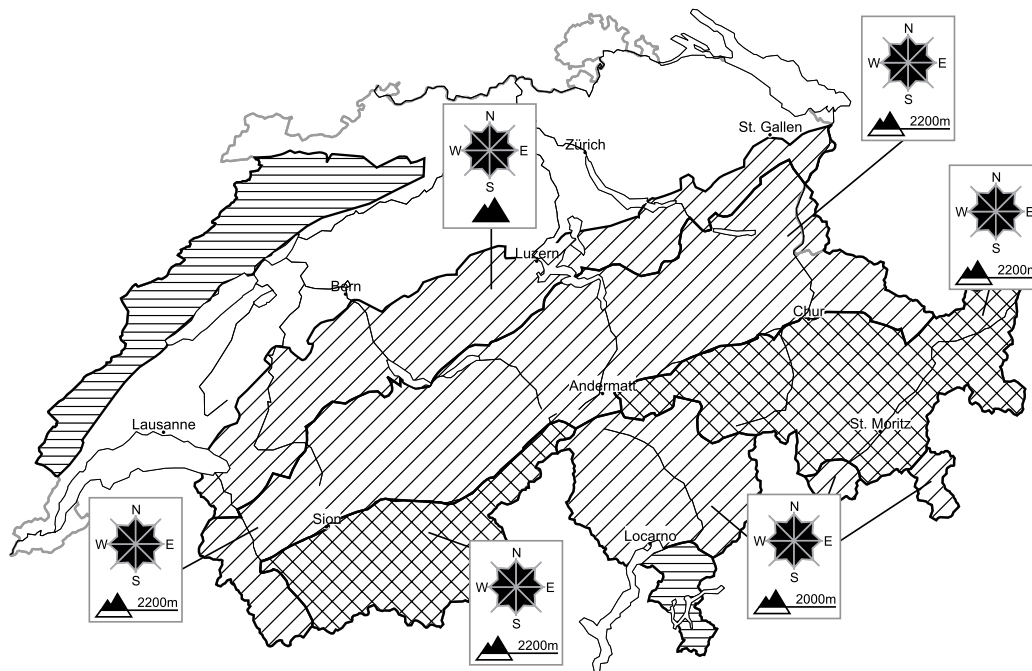

Considerable avalanche danger will be encountered in some regions

Edition: 23.12.2017, 08:00 / Next update: 23.12.2017, 17:00

Avalanche danger

region B

Level 2, moderate

Full-depth avalanches

Avalanche prone locations

Danger description

On steep grassy slopes more small and medium-sized full-depth avalanches are to be expected. This applies in all aspects. Areas with glide cracks are to be avoided.

Old snow

Dry avalanches can be released in near-surface layers, mostly by large additional loads in isolated cases. Caution is to be exercised at transitions from a shallow to a deep snowpack, when entering gullies and bowls for example. These avalanche prone locations are to be found in particular above approximately 2000 m. Careful route selection is recommended.

Danger levels