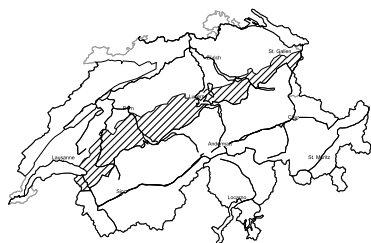

Considerable avalanche danger will be encountered in some regions

Edition: 23.12.2017, 08:00 / Next update: 23.12.2017, 17:00

Avalanche danger

region B

Level 2, moderate

Full-depth avalanches

Avalanche prone locations

Danger description

On steep grassy slopes more small and medium-sized full-depth avalanches are to be expected. This applies in all aspects. Areas with glide cracks are to be avoided.

Old snow

Dry avalanches can be released in near-surface layers, mostly by large additional loads in isolated cases. Caution is to be exercised at transitions from a shallow to a deep snowpack, when entering gullies and bowls for example. These avalanche prone locations are to be found in particular above approximately 2000 m. Careful route selection is recommended.

Danger levels