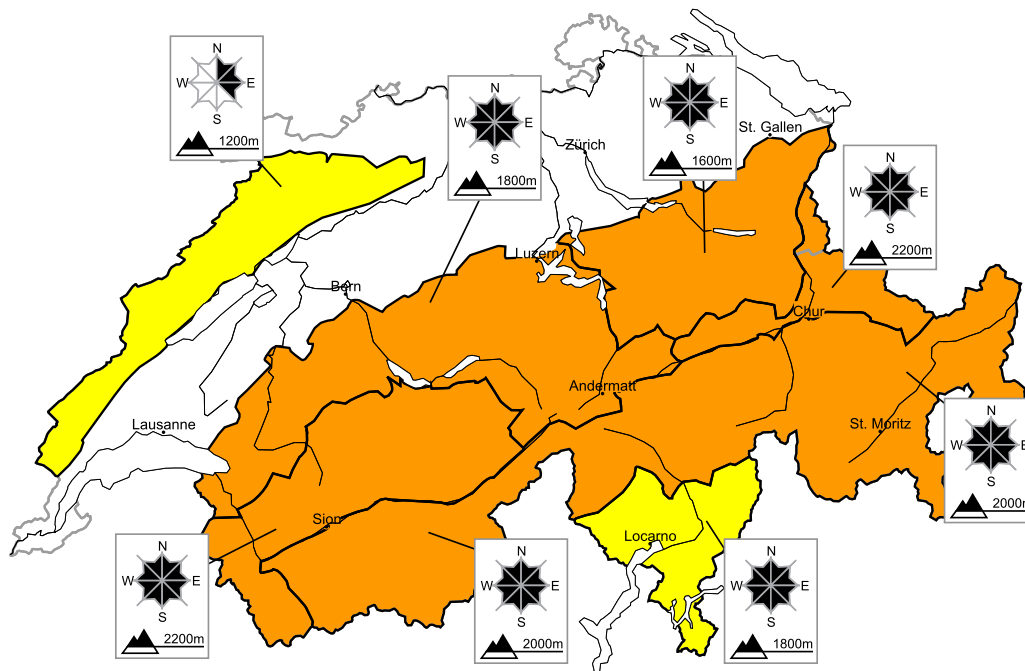

# Considerable avalanche danger will be encountered over a wide area

Edition: 17.12.2017, 08:00 / Next update: 17.12.2017, 17:00

## Avalanche danger

**region E**

**Level 2, moderate**

### Old snow, snow drifts

#### Avalanche prone locations