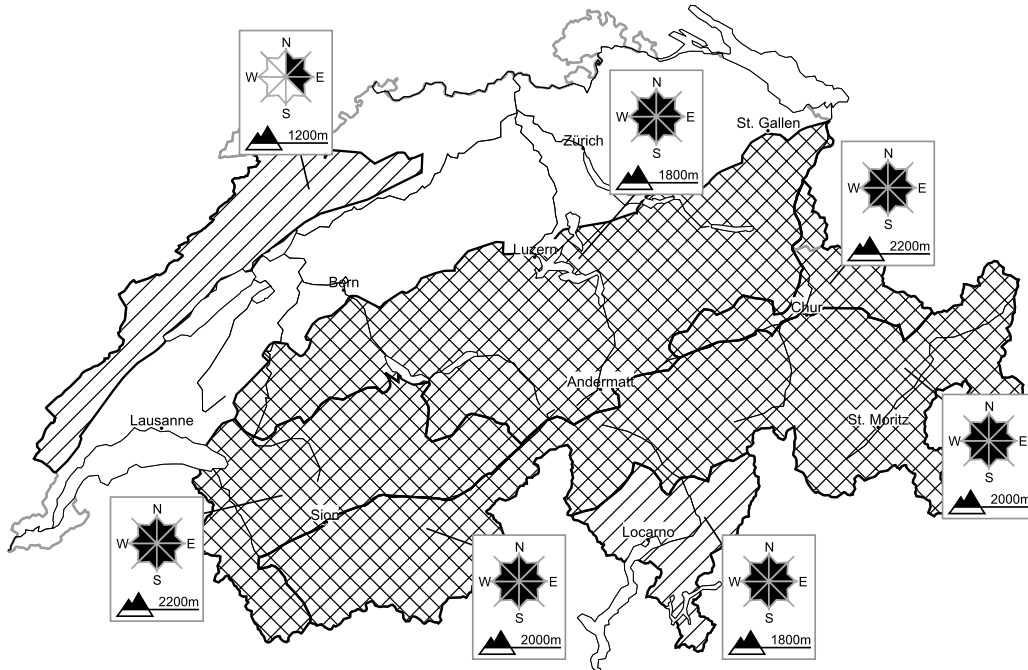

Considerable avalanche danger will be encountered over a wide area

Edition: 16.12.2017, 17:00 / Next update: 17.12.2017, 08:00

Avalanche danger

region D

Level 2, moderate

Old snow, snow drifts

Avalanche prone locations

Danger description

Avalanches can in some places be released by people, but they will be small in most cases. These avalanche prone locations are to be found in particular on very steep shady slopes. In addition, mostly small snow drift accumulations will form, especially on south facing slopes. Backcountry touring calls for careful route selection.

Danger levels