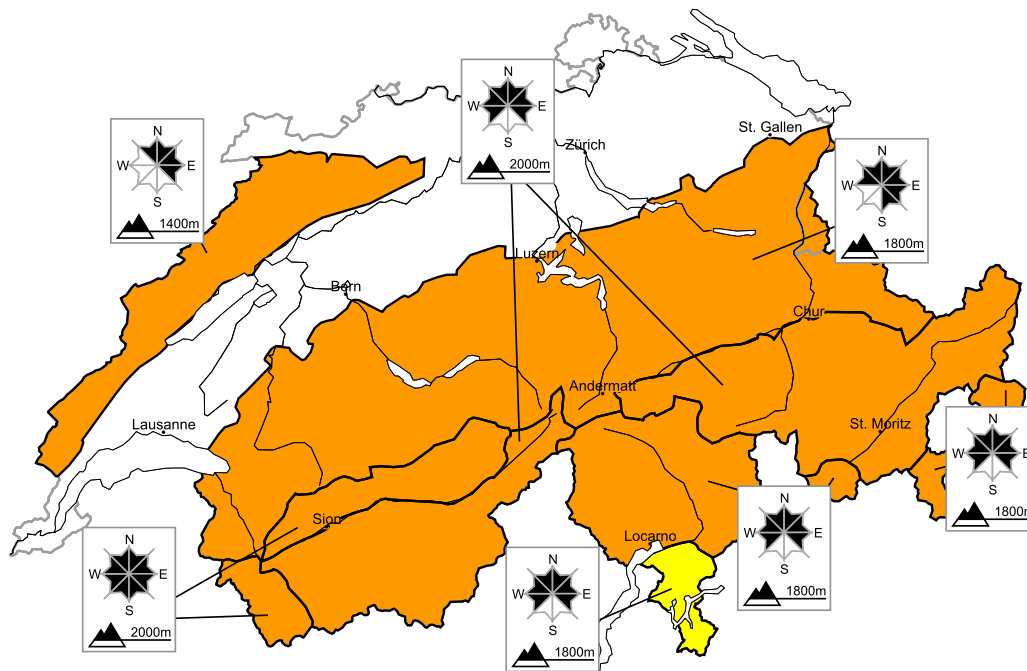

Considerable avalanche danger will be encountered over a wide area

Edition: 16.12.2017, 08:00 / Next update: 16.12.2017, 17:00

Avalanche danger

region F

Level 2, moderate

Old snow

Avalanche prone locations

Danger description

Avalanches can in some places be released by people, but they will be small in most cases. These avalanche prone locations are to be found in particular on very steep shady slopes. Backcountry touring calls for careful route selection.

Danger levels

1 low

2 moderate

3 consider.

4 high

5 very high

WSL Institute for Snow and
 Avalanche Research SLF
 www.slf.ch