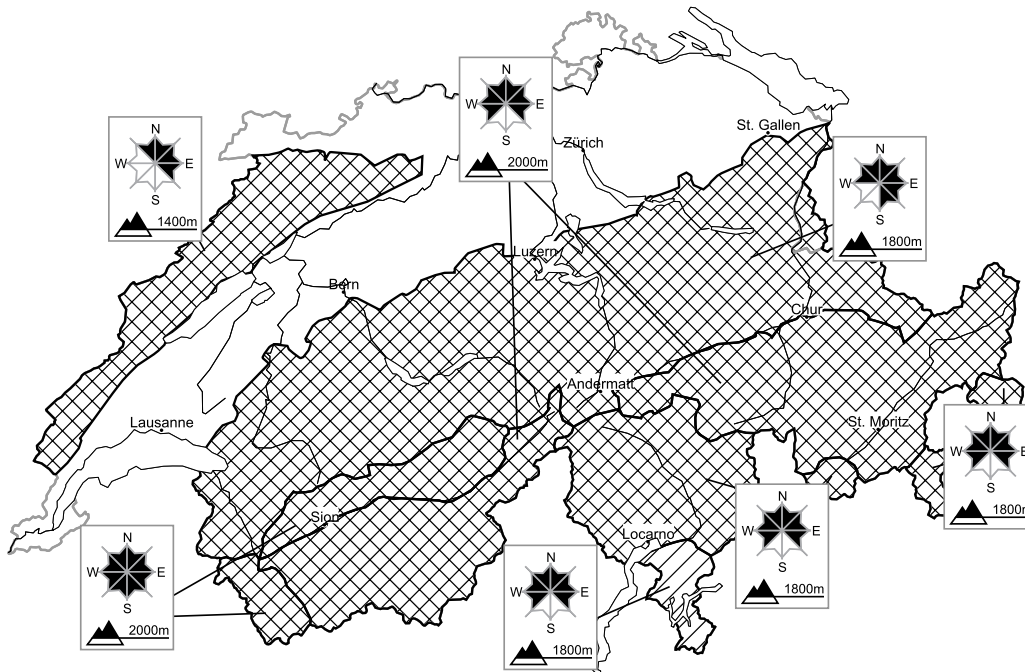

Considerable avalanche danger will be encountered over a wide area

Edition: 16.12.2017, 08:00 / Next update: 16.12.2017, 17:00

Avalanche danger

region F

Level 2, moderate

Old snow

Avalanche prone locations

Danger description

Avalanches can in some places be released by people, but they will be small in most cases. These avalanche prone locations are to be found in particular on very steep shady slopes. Backcountry touring calls for careful route selection.

Danger levels

WSL Institute for Snow and
 Avalanche Research SLF
 www.slf.ch