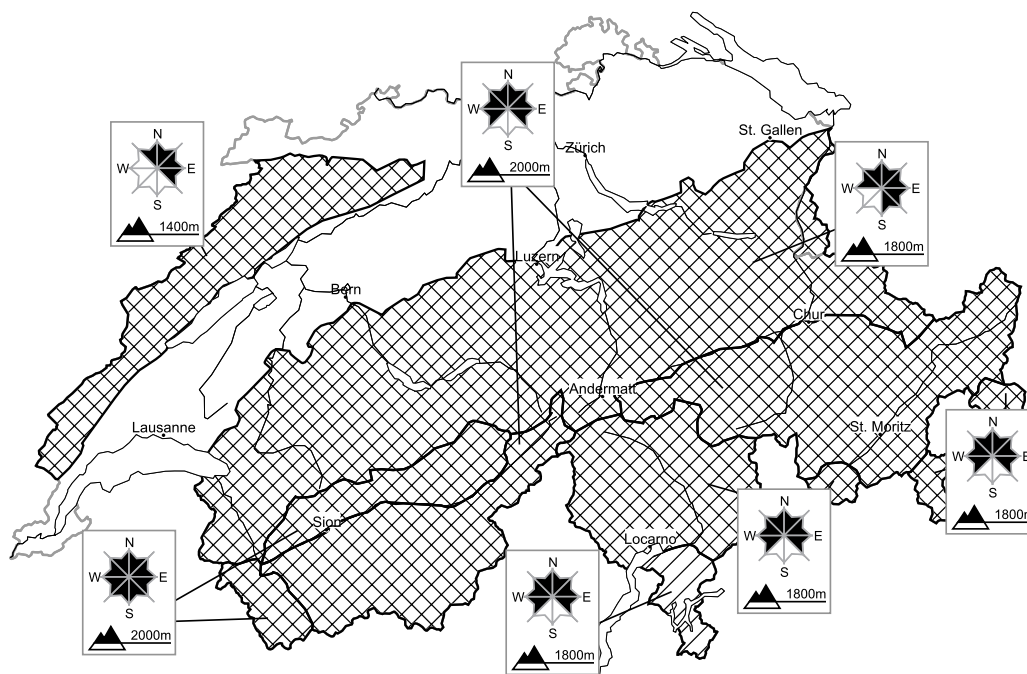

# Considerable avalanche danger will be encountered over a wide area

Edition: 15.12.2017, 17:00 / Next update: 16.12.2017, 08:00

## Avalanche danger

**region F**

**Level 2, moderate**

#### Avalanche prone locations

#### Danger description

Avalanches can in some places be released by people, but they will be small in most cases. These avalanche prone locations are to be found in particular on very steep shady slopes. Backcountry touring calls for careful route selection.