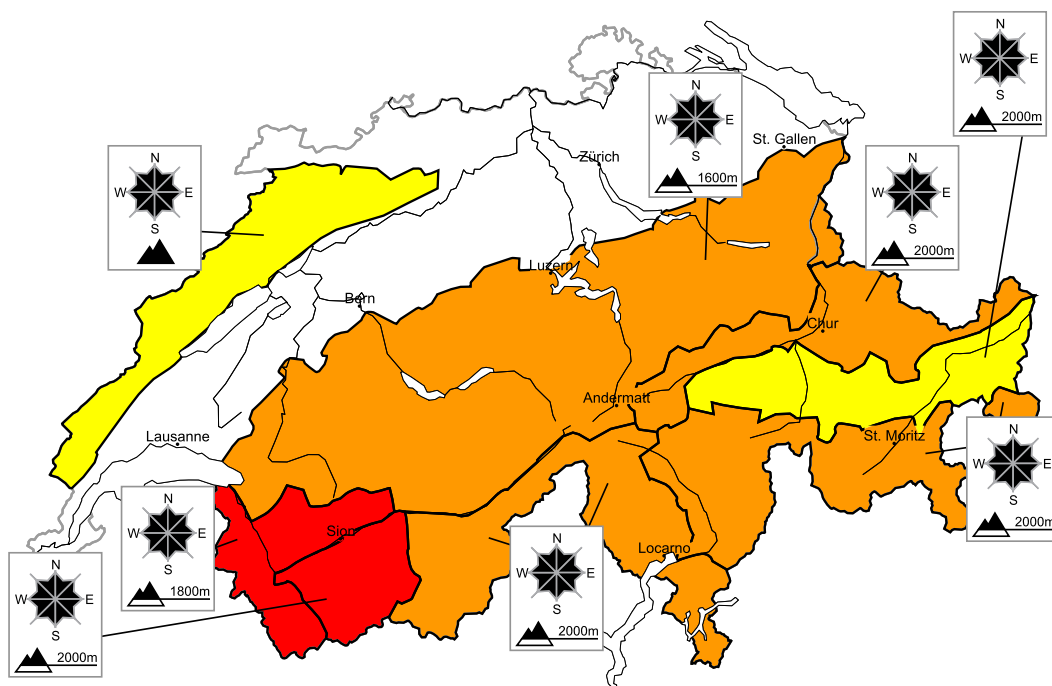

In the west a high avalanche danger will be encountered in some regions

Edition: 10.12.2017, 17:00 / Next update: 11.12.2017, 17:00

Avalanche danger

region H

Level 2, moderate

Wet avalanches

Avalanche prone locations

Danger description

As a consequence of the rain more wet snow slides and avalanches are to be expected, but they will be mostly small.

Danger levels

1 low

2 moderate

3 consider.

4 high

5 very high