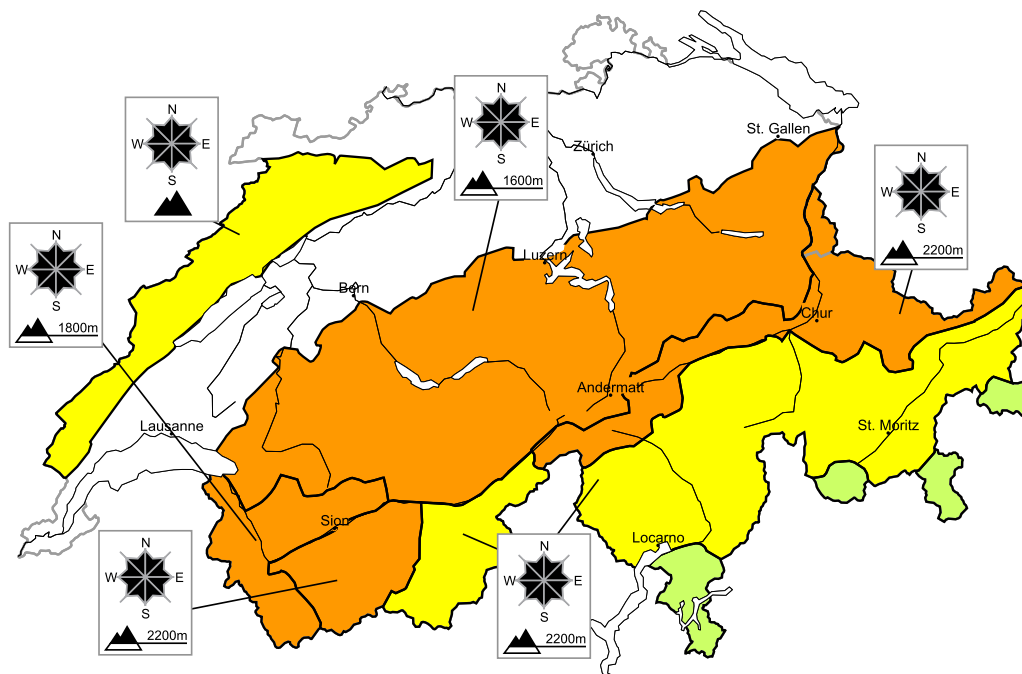

Increase in avalanche danger as the day progresses

Edition: 10.12.2017, 08:00 / Next update: 10.12.2017, 17:00

Avalanche danger

region F	Level 2, moderate
-----------------	--------------------------

Wet avalanches

Avalanche prone locations

Danger description

As a consequence of the rain more frequent wet snow slides and avalanches are to be expected, but they will be mostly small.

Danger levels