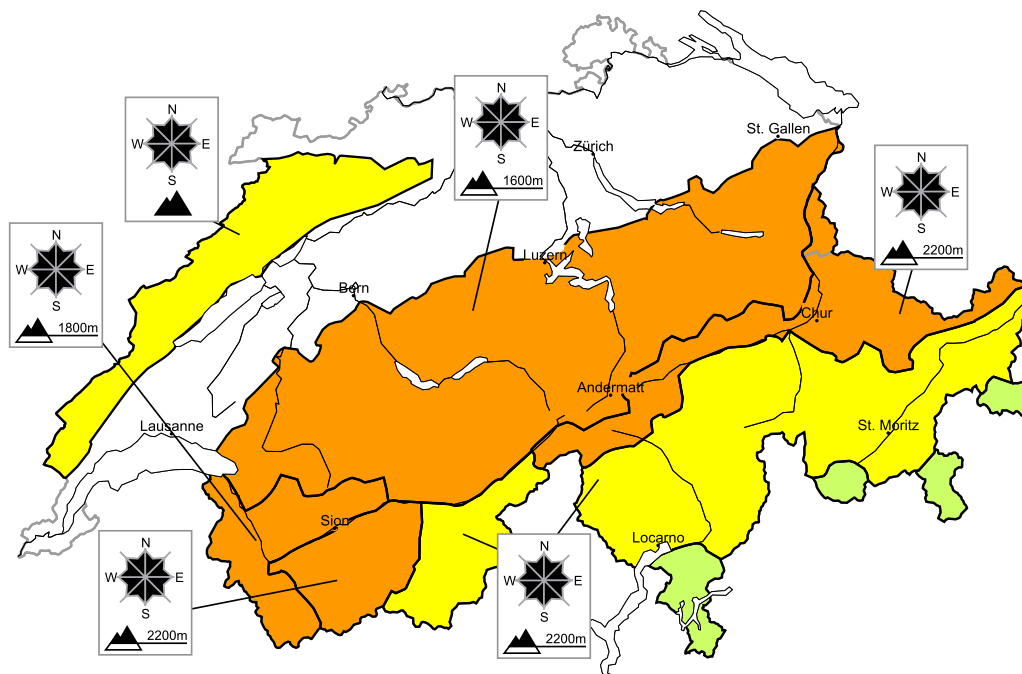

Increase in avalanche danger as the day progresses

Edition: 9.12.2017, 17:00 / Next update: 10.12.2017, 08:00

Avalanche danger

region F	Level 2, moderate
-----------------	--------------------------

Wet avalanches

Avalanche prone locations

Danger description

As a consequence of the rain more frequent wet snow slides and avalanches are to be expected, but they will be mostly small.

Danger levels