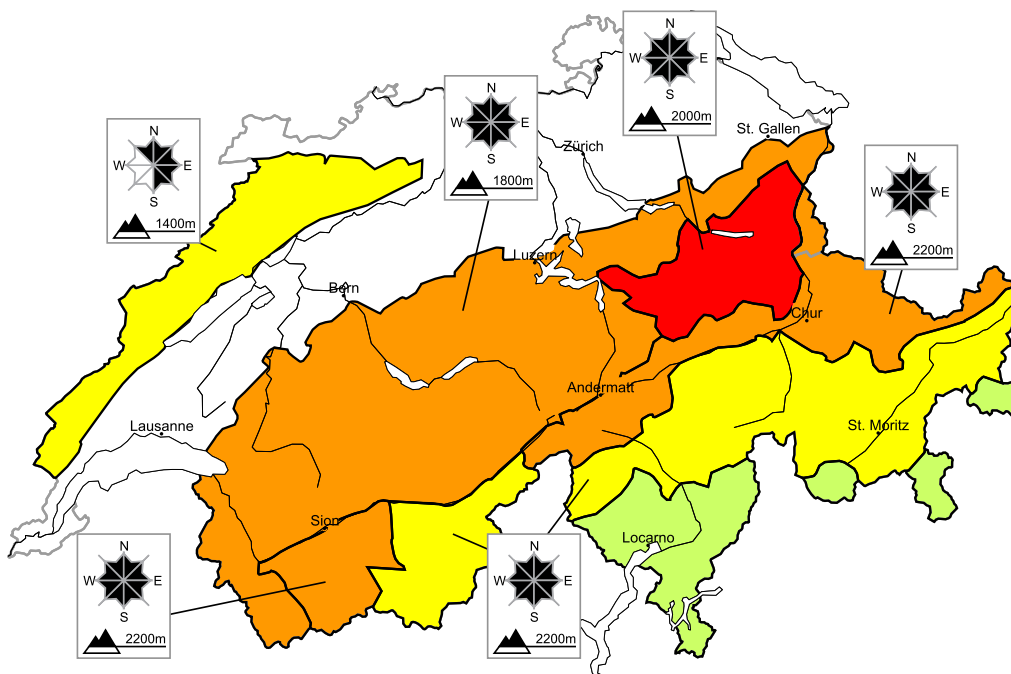

A critical avalanche situation will be encountered in some regions

Edition: 9.12.2017, 08:00 / Next update: 9.12.2017, 17:00

Avalanche danger

region A	Level 4, high
-----------------	----------------------

Fresh snow and snow drifts, old snow

Avalanche prone locations

Danger description

More snow than expected has fallen. Single persons can release avalanches easily. The snow sport conditions outside marked and open pistes are critical. The sometimes strong wind has transported the fresh snow. The fresh and somewhat older snow drift accumulations are prone to triggering. Natural avalanches are to be expected, in particular medium-sized ones. Exposed parts of transportation routes can be endangered.

Danger levels