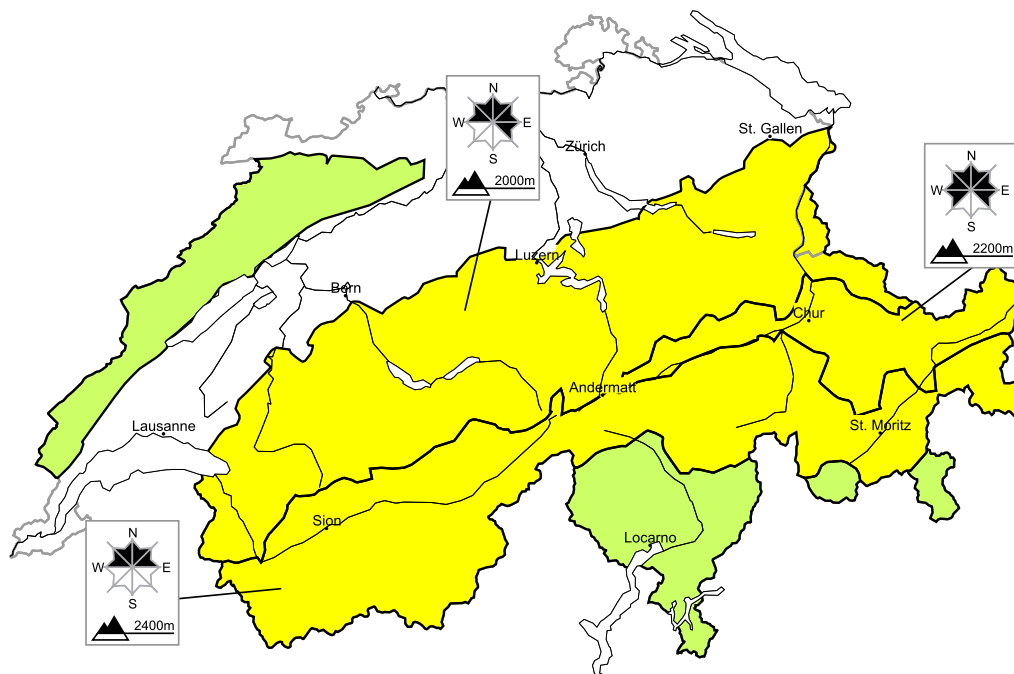

Moderate avalanche danger will be encountered over a wide area

Edition: 6.12.2017, 17:00 / Next update: 7.12.2017, 17:00

Avalanche danger

region D

Level 1, low

A little snow is lying. Individual avalanche prone locations are to be found in particular in extremely steep terrain. Restraint should be exercised because avalanches can sweep people along and give rise to falls.

Danger levels

1 low

2 moderate

3 consider.

4 high

5 very high

WSL Institute for Snow and
Avalanche Research SLF
www.slf.ch