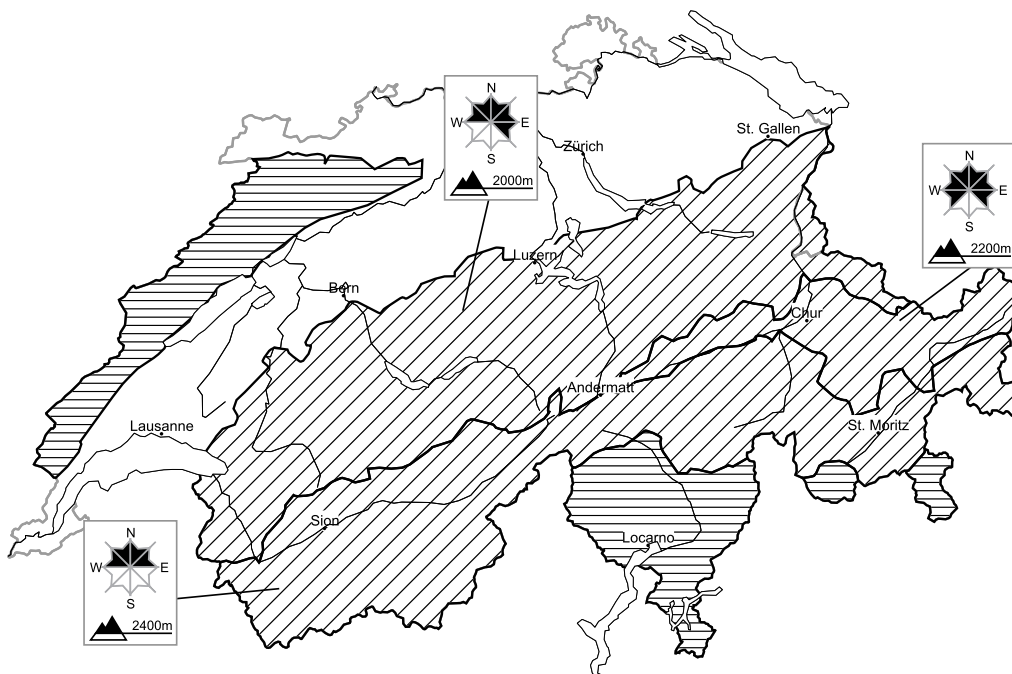

## Moderate avalanche danger will be encountered over a wide area

Edition: 6.12.2017, 17:00 / Next update: 7.12.2017, 17:00

### Avalanche danger

**region D**

**Level 1, low**

A little snow is lying. Individual avalanche prone locations are to be found in particular in extremely steep terrain. Restraint should be exercised because avalanches can sweep people along and give rise to falls.

Danger levels

WSL Institute for Snow and  
Avalanche Research SLF  
www.slf.ch