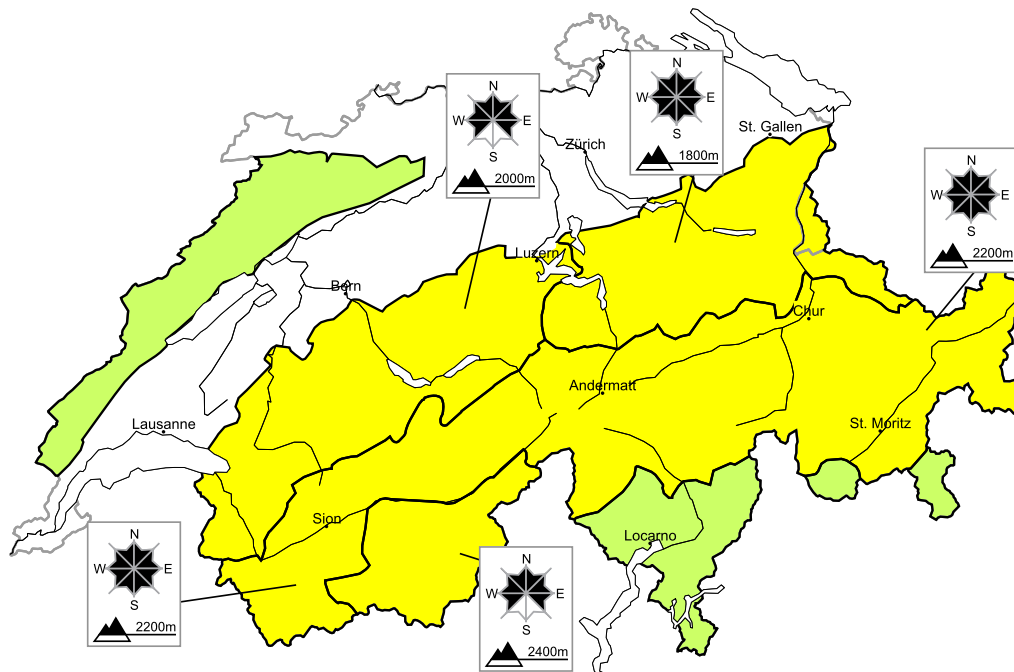

## Moderate avalanche danger will be encountered over a wide area

Edition: 4.12.2017, 17:00 / Next update: 5.12.2017, 17:00

### Avalanche danger

region E

Level 1, low

Thus far only a little snow is lying. Individual avalanche prone locations are to be found in particular in extremely steep terrain. Restraint should be exercised because avalanches can sweep people along and give rise to falls.

Danger levels

1 low

2 moderate

3 consider.

4 high

5 very high

WSL Institute for Snow and  
Avalanche Research SLF  
www.slf.ch