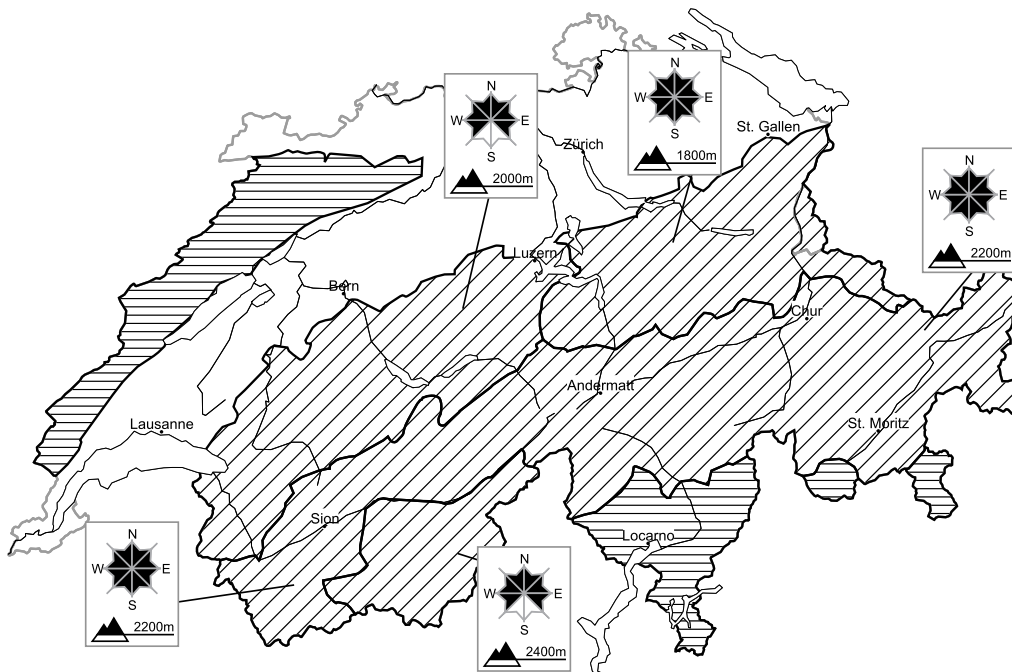

Moderate avalanche danger will be encountered over a wide area

Edition: 4.12.2017, 17:00 / Next update: 5.12.2017, 17:00

Avalanche danger

region E **Level 1, low**

Thus far only a little snow is lying. Individual avalanche prone locations are to be found in particular in extremely steep terrain. Restraint should be exercised because avalanches can sweep people along and give rise to falls.

Danger levels

WSL Institute for Snow and
Avalanche Research SLF
www.slf.ch