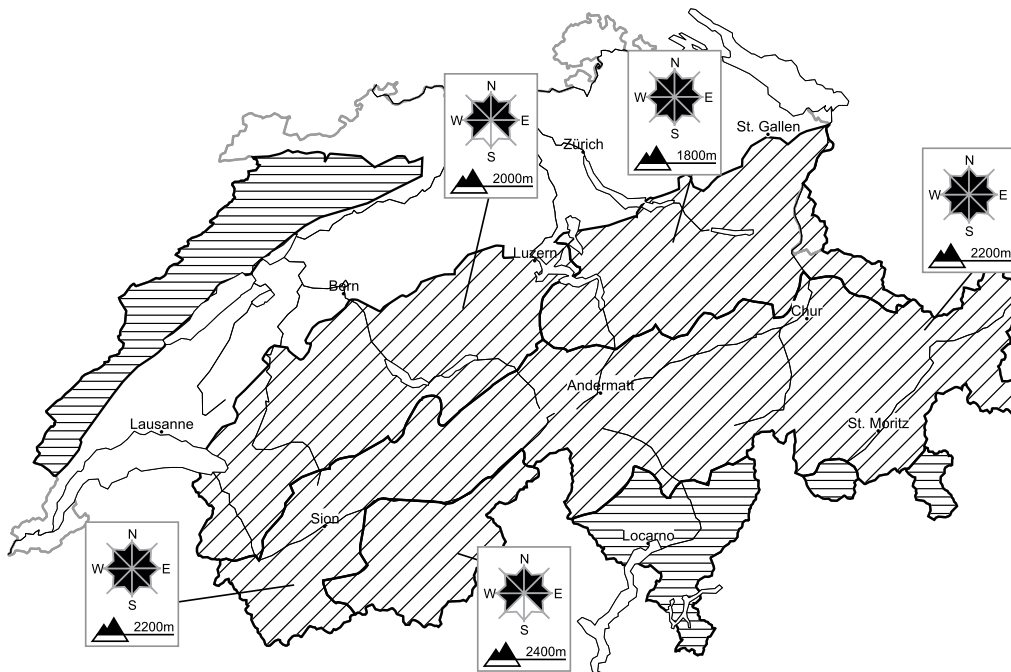

Moderate avalanche danger will be encountered over a wide area

Edition: 4.12.2017, 17:00 / Next update: 5.12.2017, 17:00

Avalanche danger

region A **Level 2, moderate**

Fresh snow and snow drifts

Avalanche prone locations

Danger description

The fresh snow and snow drift accumulations of the last few days can be released by a single winter sport participant in some cases. Mostly the avalanches are small. The avalanche prone locations are sometimes covered with fresh snow and therefore difficult to recognise. Careful route selection is required.

Full-depth avalanches

Mostly small full-depth avalanches are possible on steep grassy slopes. This applies in particular on steep east, south and west facing slopes below approximately 2200 m. Areas with glide cracks are to be avoided as far as possible.

Danger levels