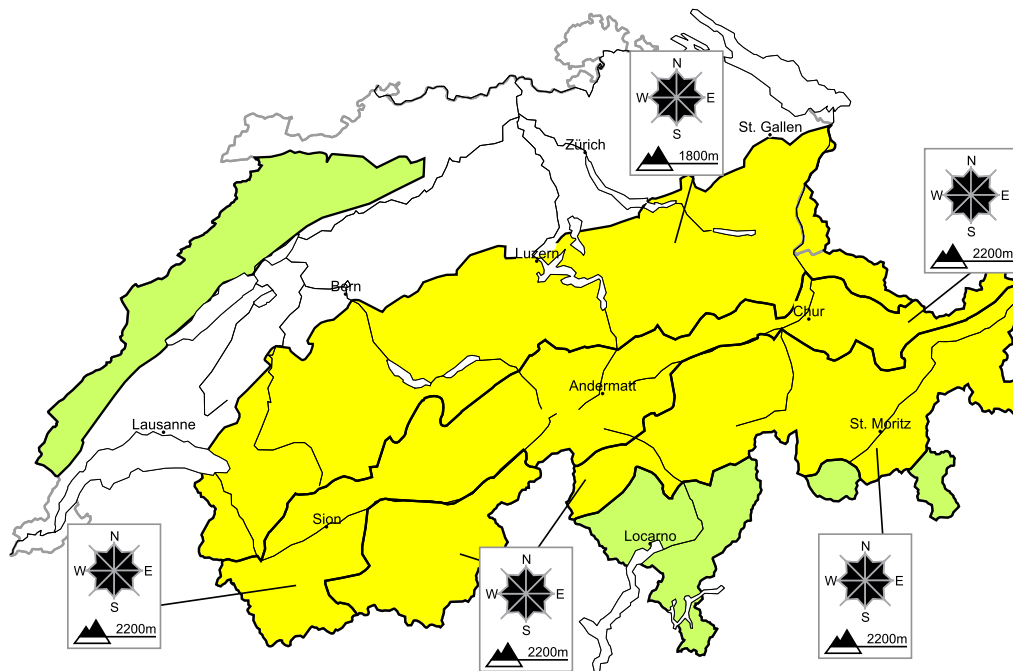

Moderate avalanche danger will be encountered over a wide area. Snow drifts require caution

Edition: 3.12.2017, 17:00 / Next update: 4.12.2017, 17:00

Avalanche danger

region E

Level 1, low

From a snow sport perspective, in most cases insufficient snow is lying. Individual avalanche prone locations are to be found in particular in extremely steep terrain. Restraint should be exercised because avalanches can sweep people along and give rise to falls.

Danger levels

1 low

2 moderate

3 consider.

4 high

5 very high

WSL Institute for Snow and
Avalanche Research SLF
www.slf.ch