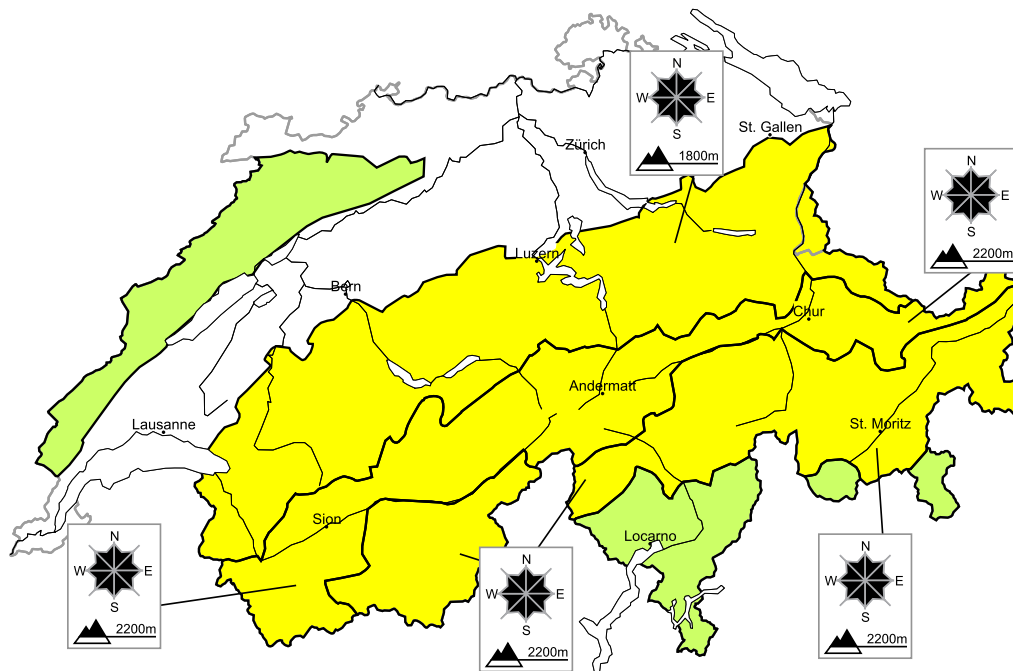

# Moderate avalanche danger will be encountered over a wide area. Snow drifts require caution

Edition: 3.12.2017, 17:00 / Next update: 4.12.2017, 17:00

## Avalanche danger

region D

Level 1, low

### Snow drifts

The small snow drift accumulations of the last few days are to be evaluated with care and prudence in particular in extremely steep terrain. Apart from the danger of being buried, restraint should be exercised in particular in view of the danger of avalanches sweeping people along and giving rise to falls.

Danger levels

 1 low

 2 moderate

 3 consider.

 4 high

 5 very high

WSL Institute for Snow and  
Avalanche Research SLF  
www.slf.ch